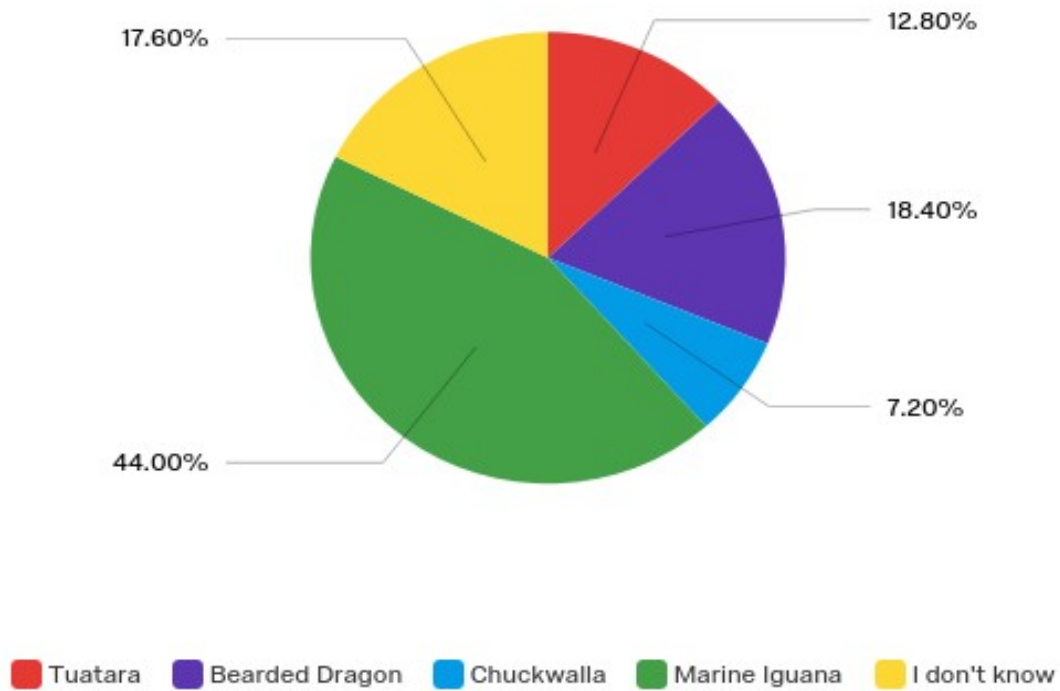

Responses to the Tuatara Image