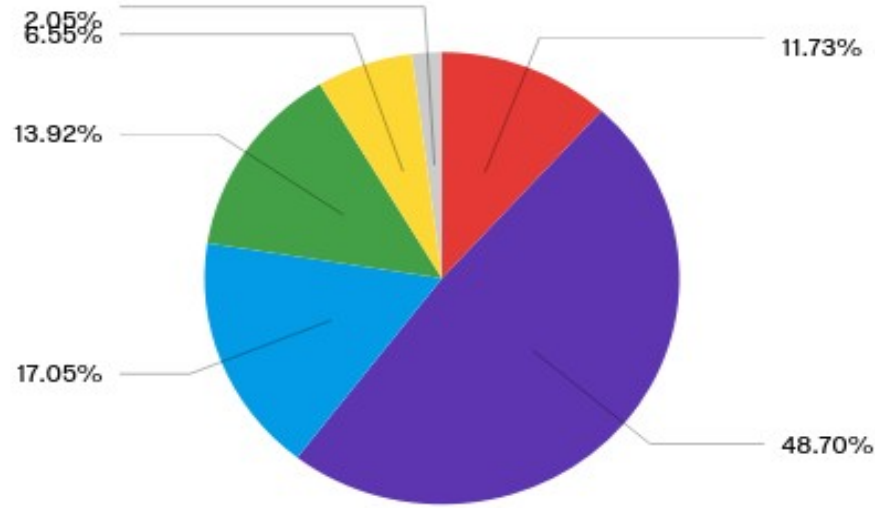

Age Summary of Survey Participants by Percent of Total

All Others
 18-24
 25-34
 35-44
 45-54
 55-64
 65-74
 74 or older

Age Summary of Survey Participants

#	Answer	%	Count
1	18-24	11.73%	86
2	25-34	48.70%	357
3	35-44	17.05%	125
4	45-54	13.92%	102
5	55-64	6.55%	48
6	65-74	1.64%	12
7	74 or older	0.41%	3
	Total	100%	733