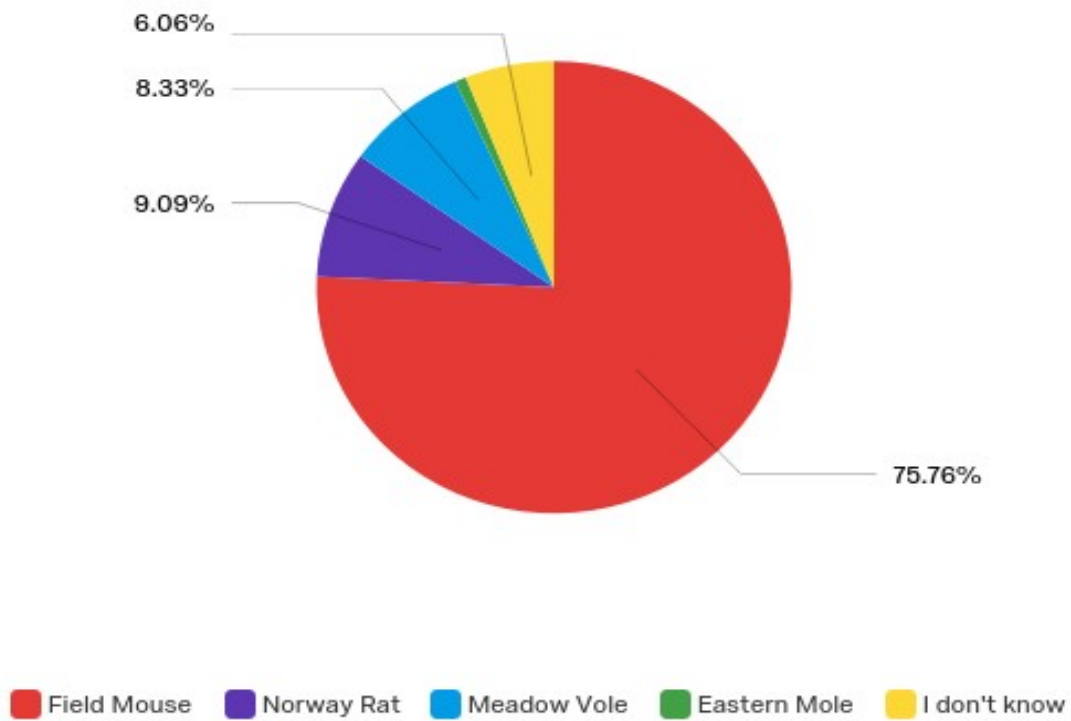

Responses to the Field Mouse Image