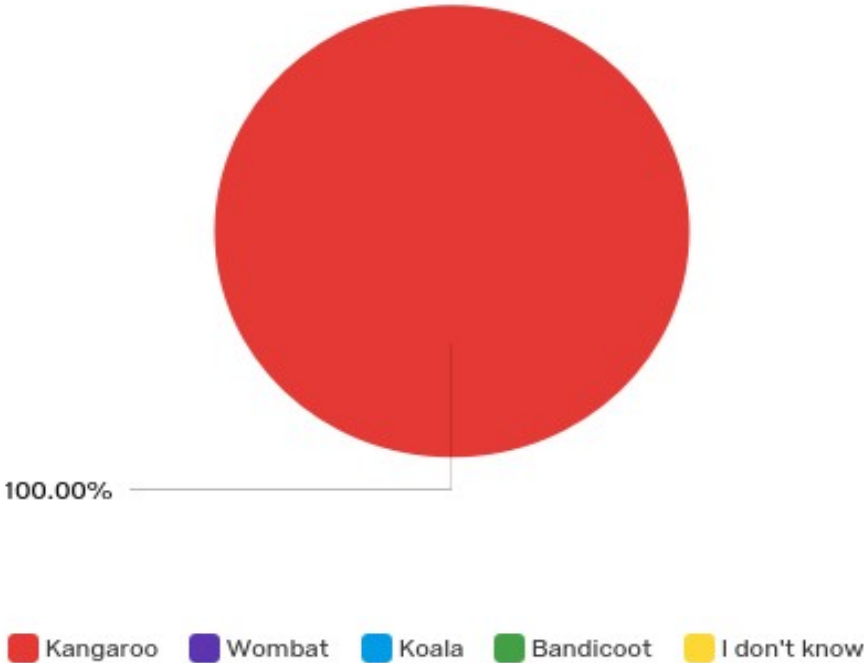

## Responses to the Giant Panda Image

## Responses to the Giant Panda Image

#	Answer	%	Count
1	Giant Panda	97.79%	133
2	Red Panda	0.00%	0
3	Spectacled Bear	0.74%	1
4	Asiatic Bear	0.00%	0
5	I don't know	1.47%	2
	Total	100%	136

Q12 - What animal is this?

Responses to the Kangaroo Image

Responses to the Kangaroo Image

Responses to the Kangaroo Image

#	Answer	%	Count
1	Kangaroo	100.00%	140
2	Wombat	0.00%	0
3	Koala	0.00%	0
4	Bandicoot	0.00%	0
5	I don't know	0.00%	0
	Total	100%	140

### Q13 - What animal is this?