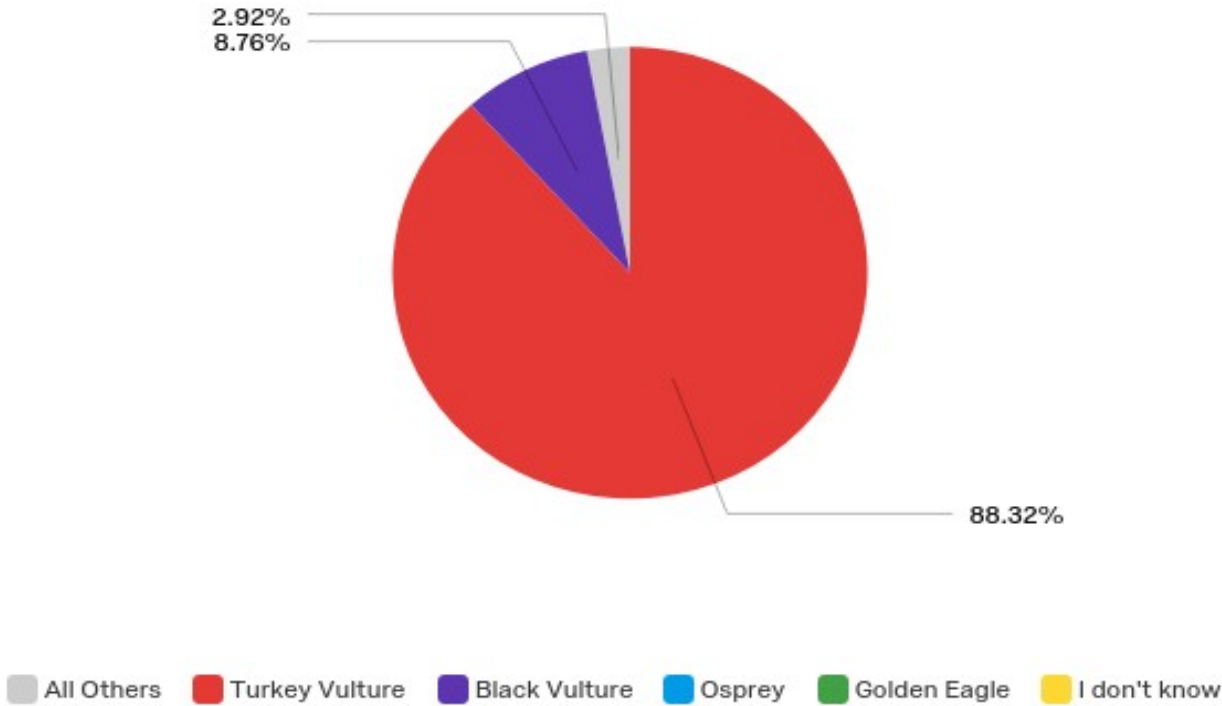

Responses to the Turkey Vulture Image