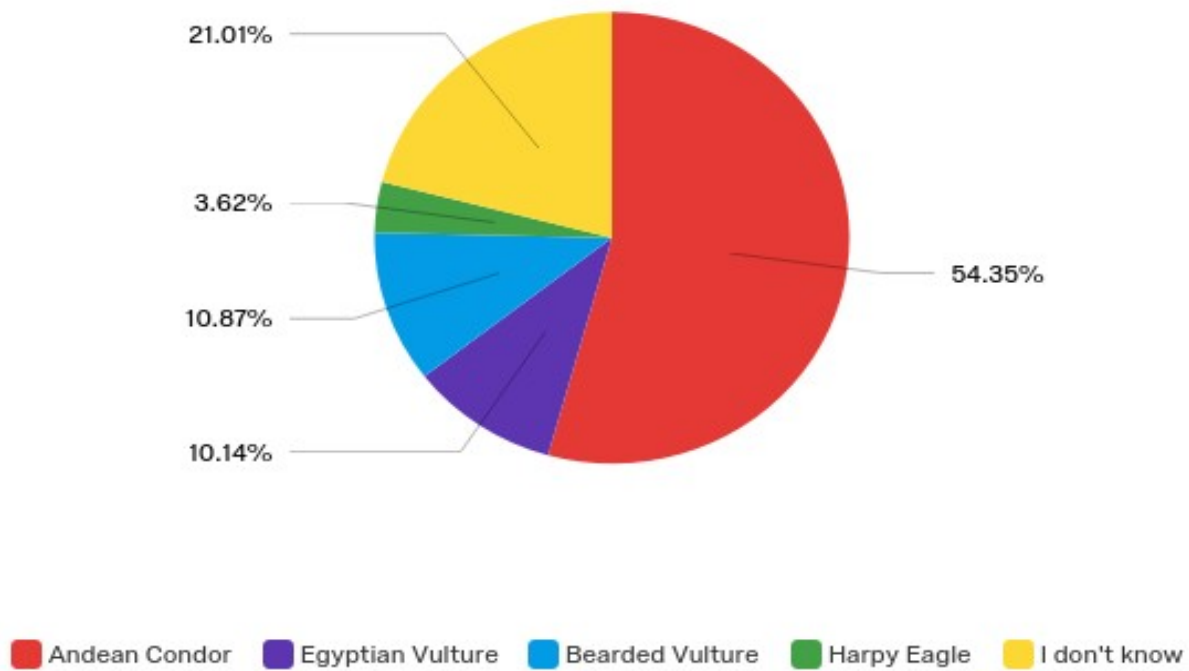

Responses to the Andean Condor Image