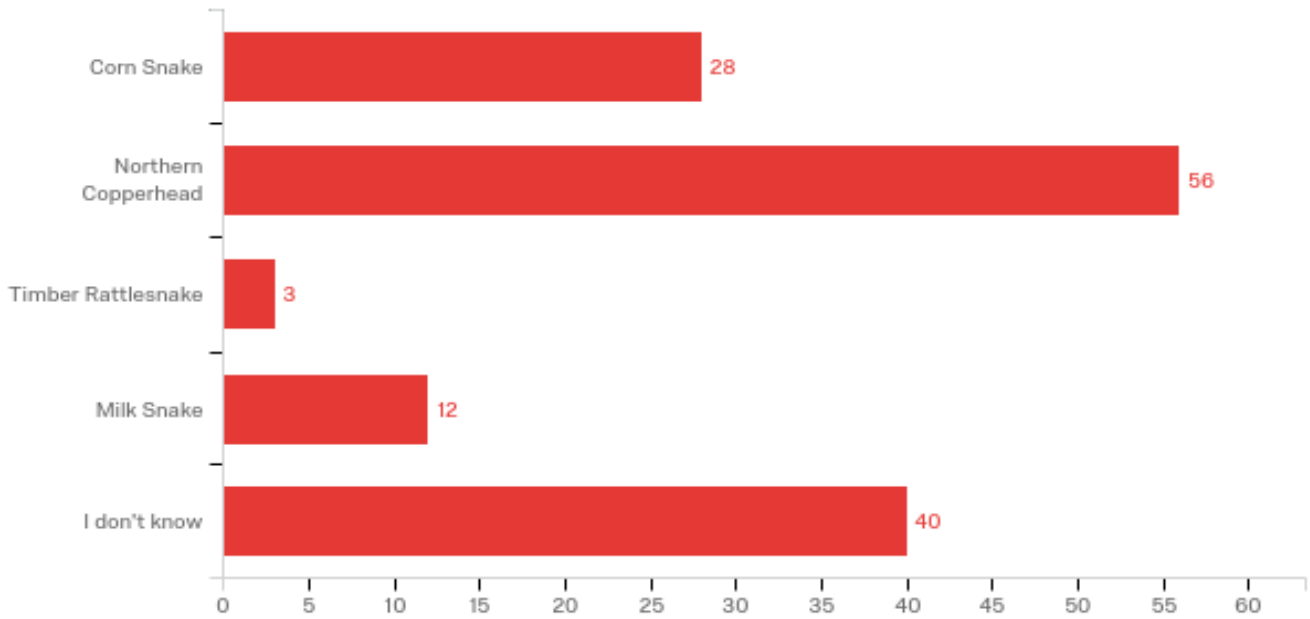

Q43 - What animal is this?

Responses to the Corn Snake Image

Responses to the Corn Snake Image