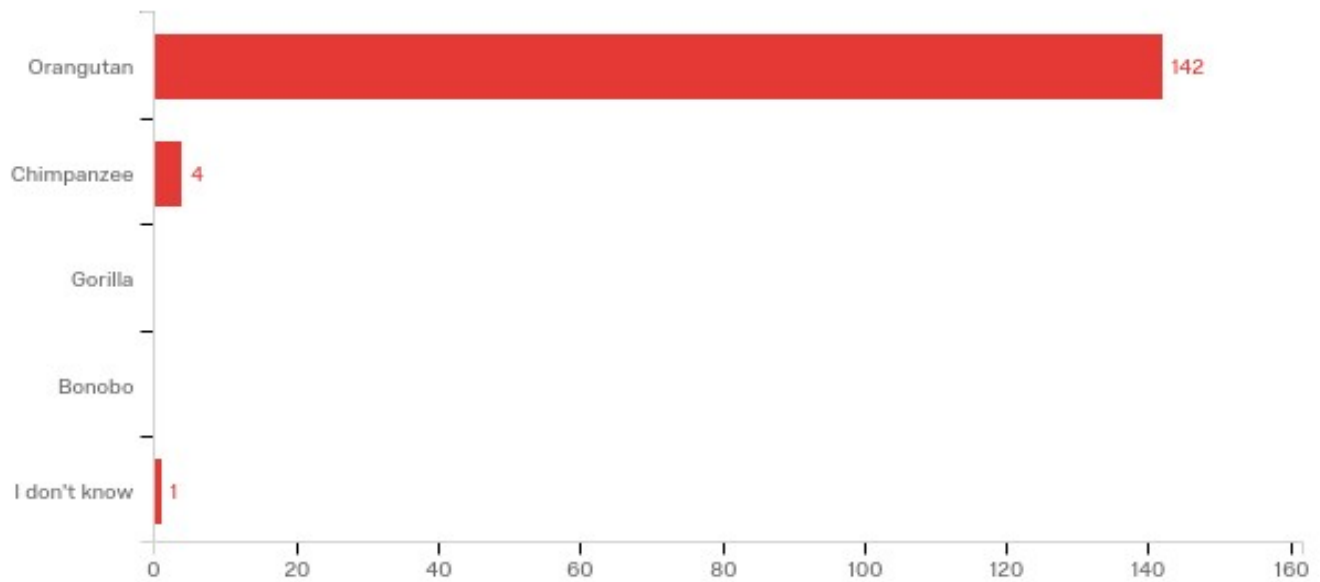

### Q4 - What animal is this?

Responses to the African Elephant Image

Responses to the African Elephant Image

Responses to the African Elephant Image

#	Answer	%	Count
1	African Elephant	80.38%	127
2	Hippopotomus	0.00%	0
3	White Rhinoceros	0.00%	0
4	Asian Elephant	19.62%	31
5	I don't know	0.00%	0
	Total	100%	158

### Q9 - What animal is this?

Responses to the Orangutan Image

Responses to the Orangutan Image

Responses to the Orangutan Image

#	Answer	%	Count
1	Orangutan	96.60%	142
2	Chimpanzee	2.72%	4
3	Gorilla	0.00%	0
4	Bonobo	0.00%	0
5	I don't know	0.68%	1
	Total	100%	147