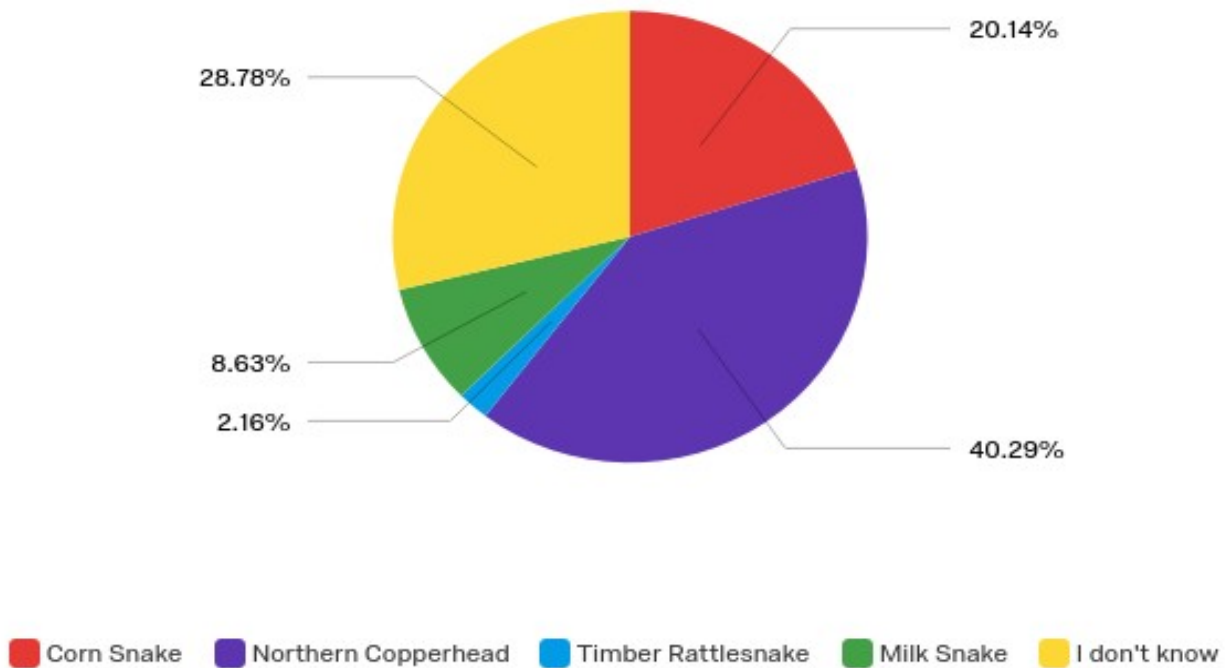

Responses to the Corn Snake Image