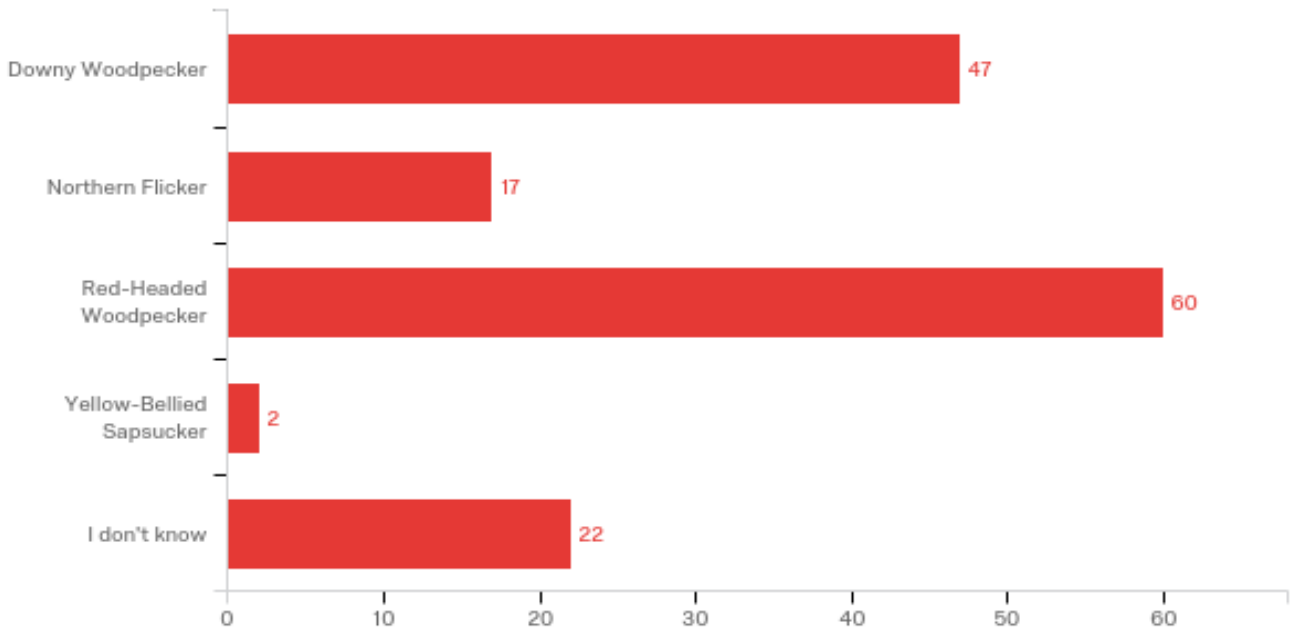

Q40 - What animal is this?

Responses to the Downy Woodpecker Image

Responses to the Downy Woodpecker Image