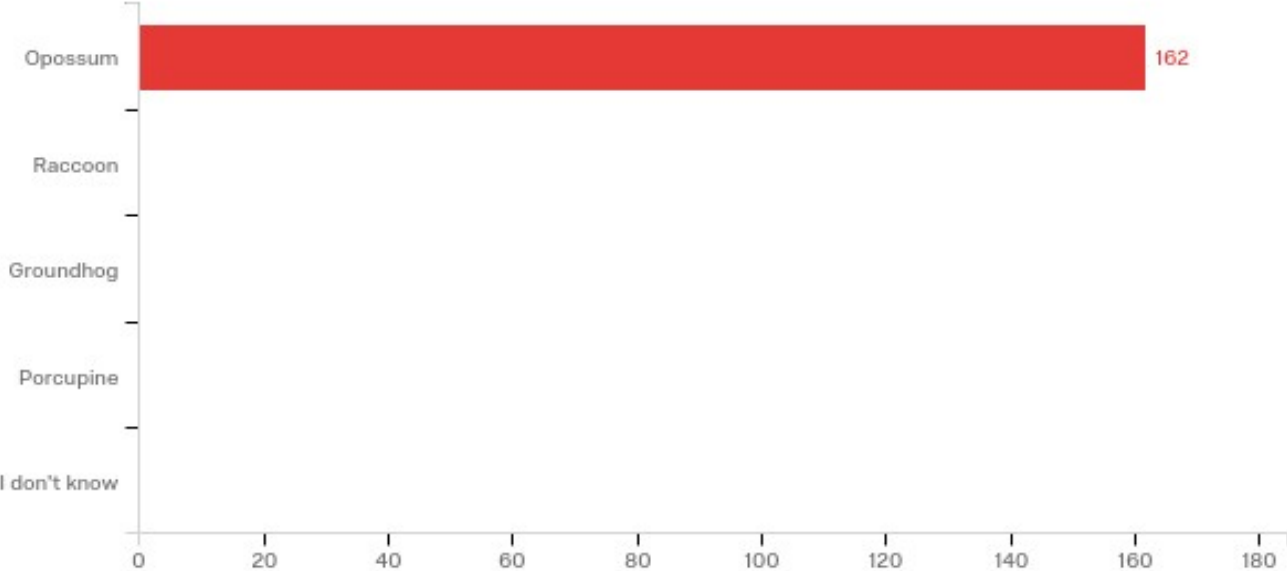

Q34 - What animal is this?

Responses to the Opossum Image

Responses to the Opossum Image