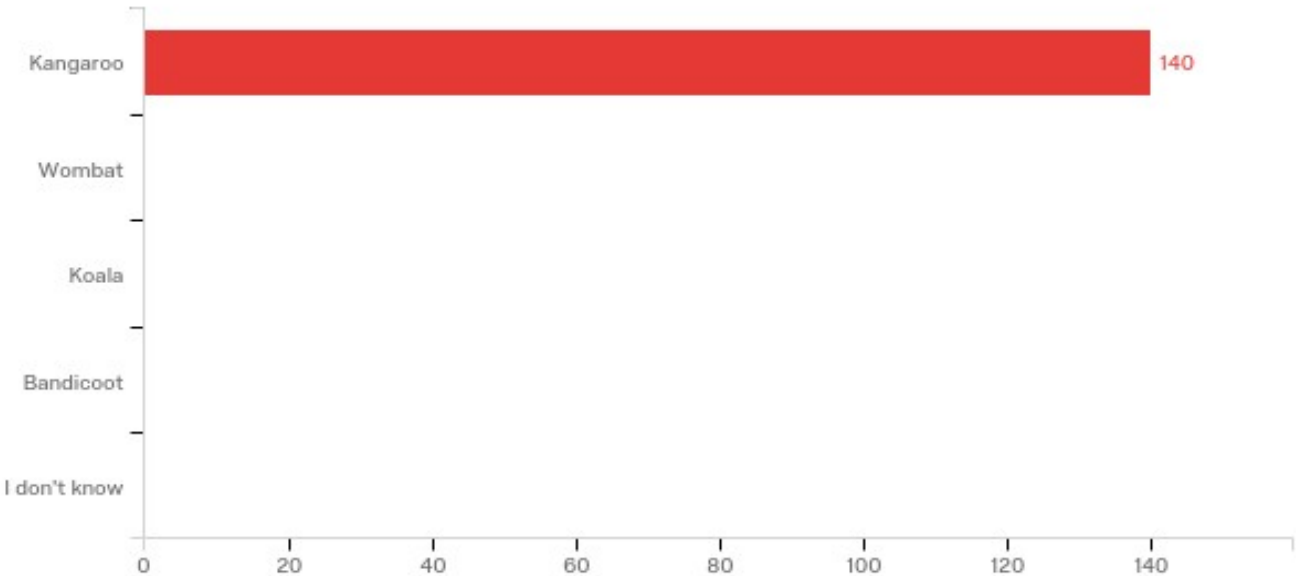

Q12 - What animal is this?

Responses to the Kangaroo Image

Responses to the Kangaroo Image