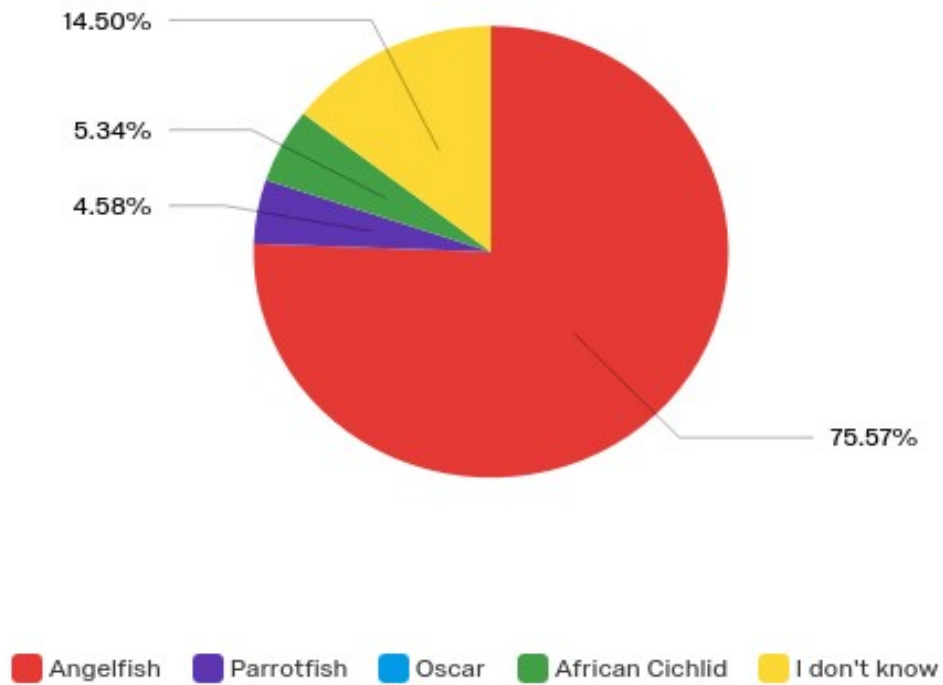

Responses to the Angelfish Image