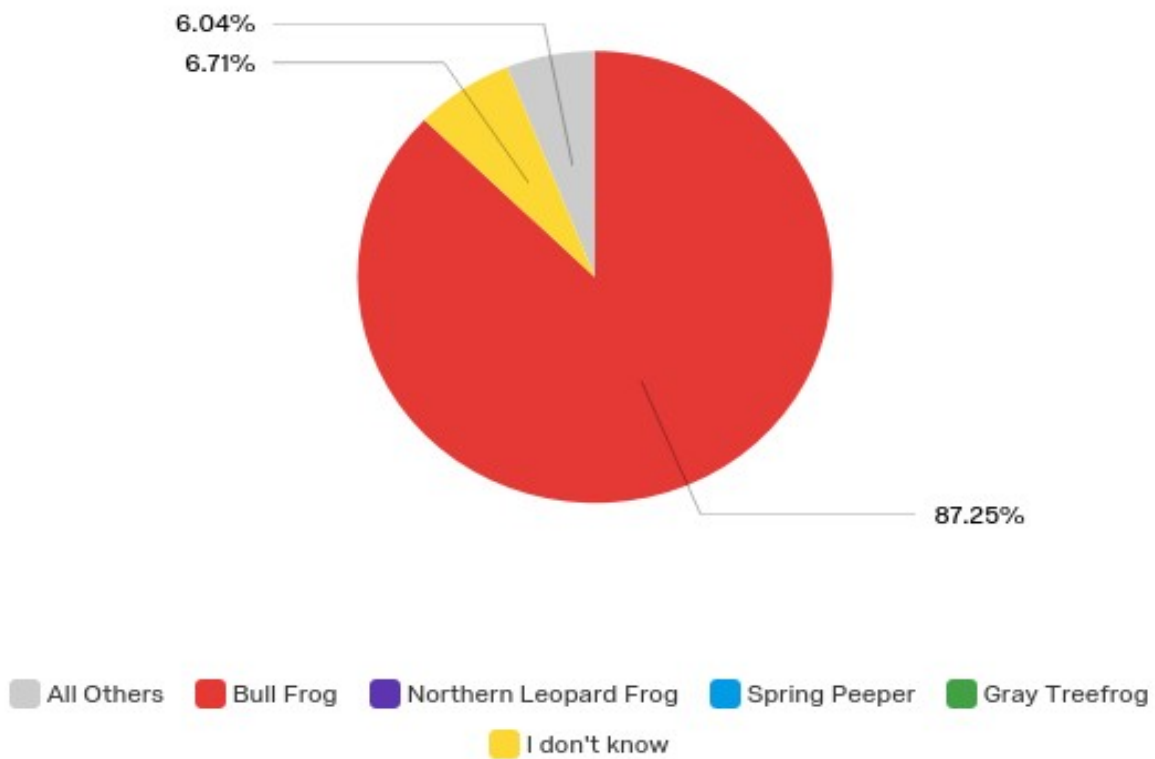

Responses to the Bull Frog Image