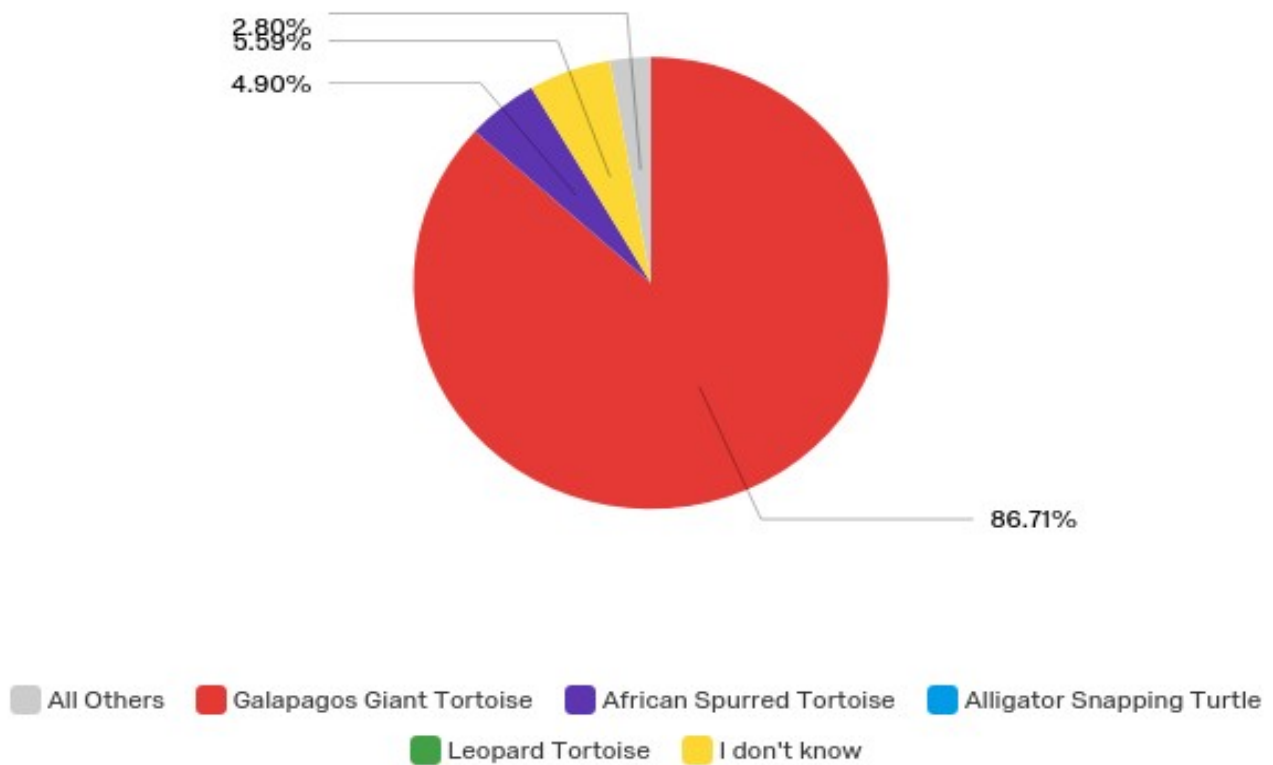

Responses to the Galapagos Giant Tortoise Image