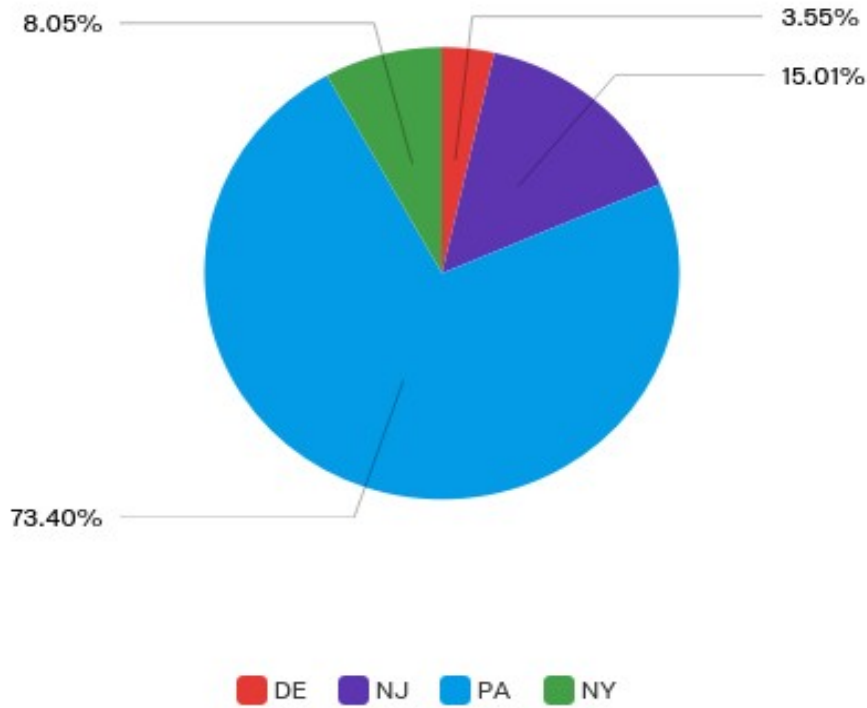

Number of Participants by State