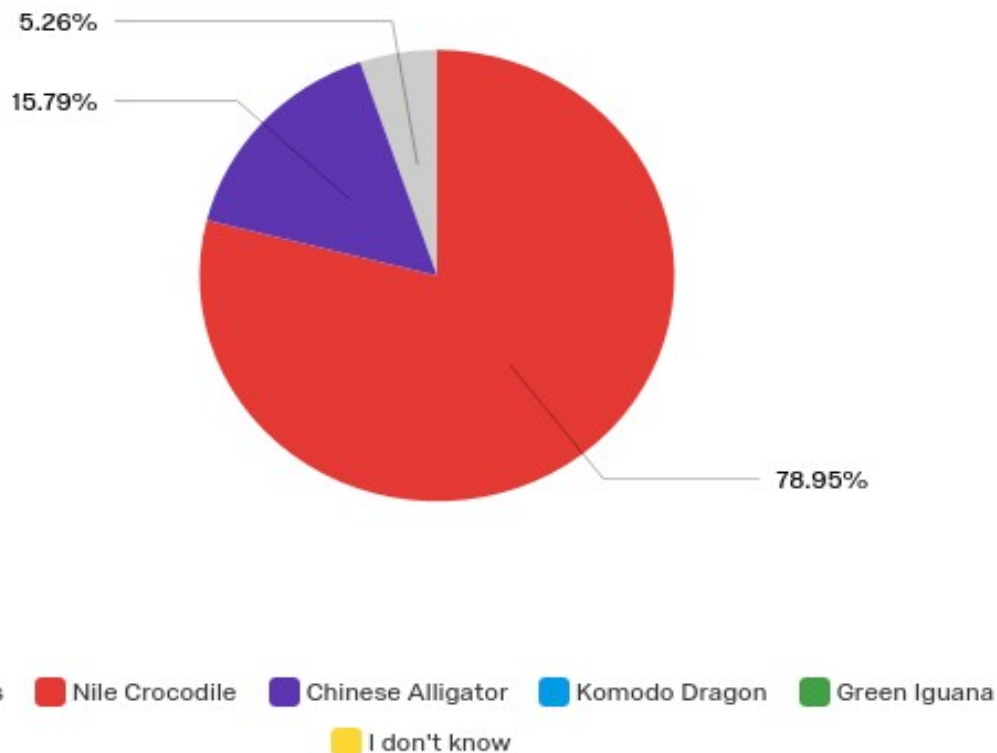

Responses to the Nile Crocodile Image