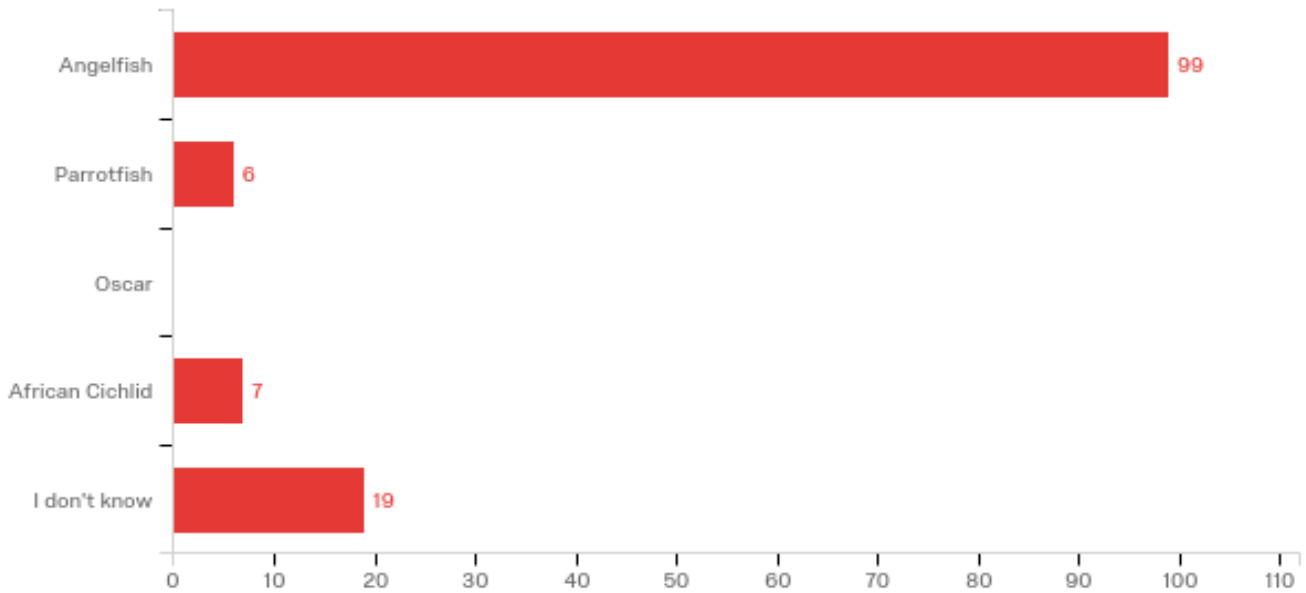

Q31 - What animal is this?

Responses to the Angelfish Image

Responses to the Angelfish Image