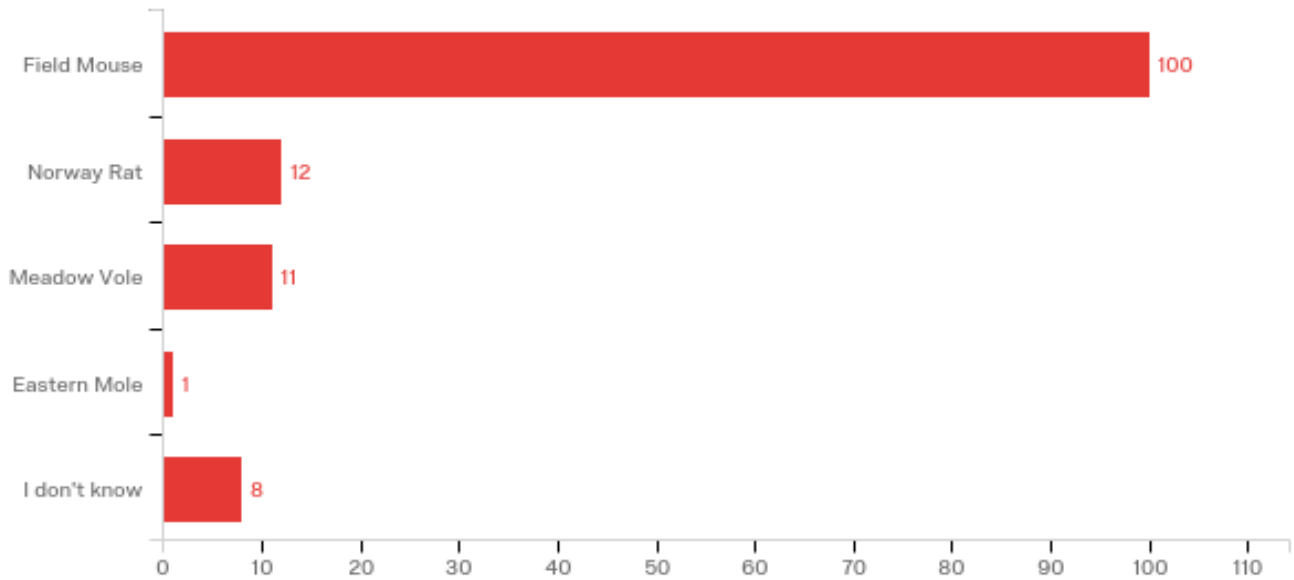

Q37 - What animal is this?

Responses to the Field Mouse Image

Responses to the Field Mouse Image