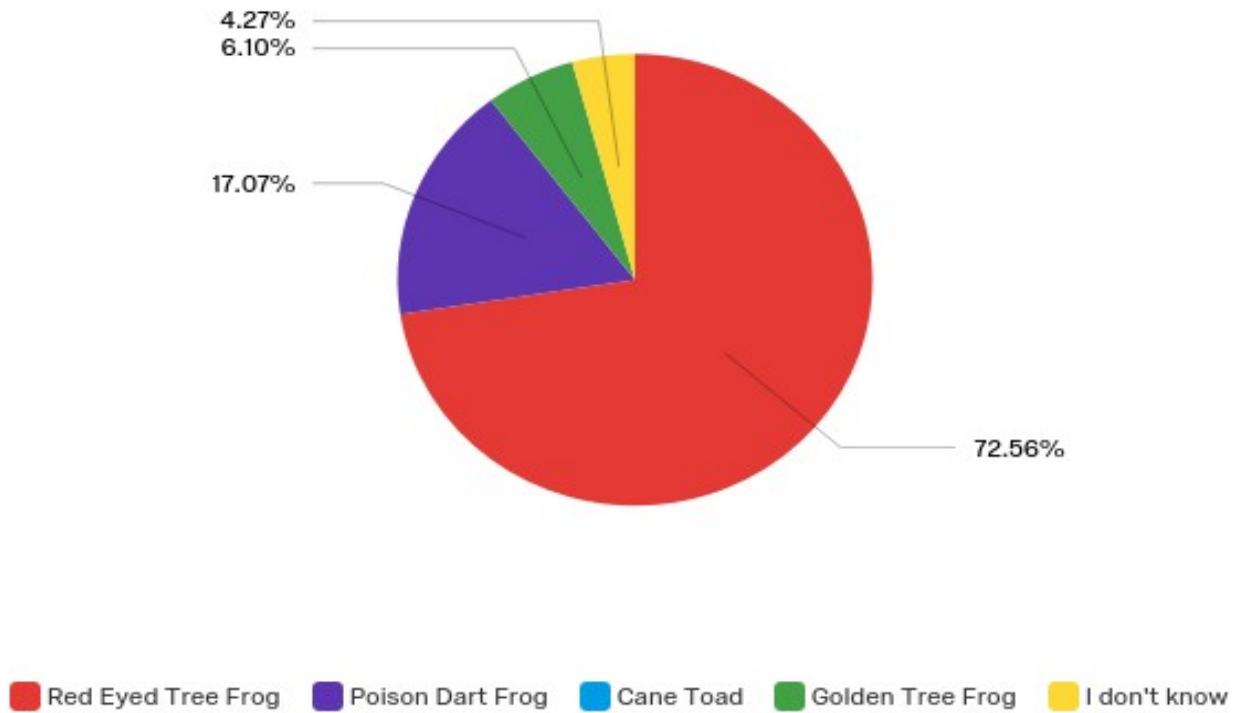

Responses to the Red Eyed Tree Frog Image