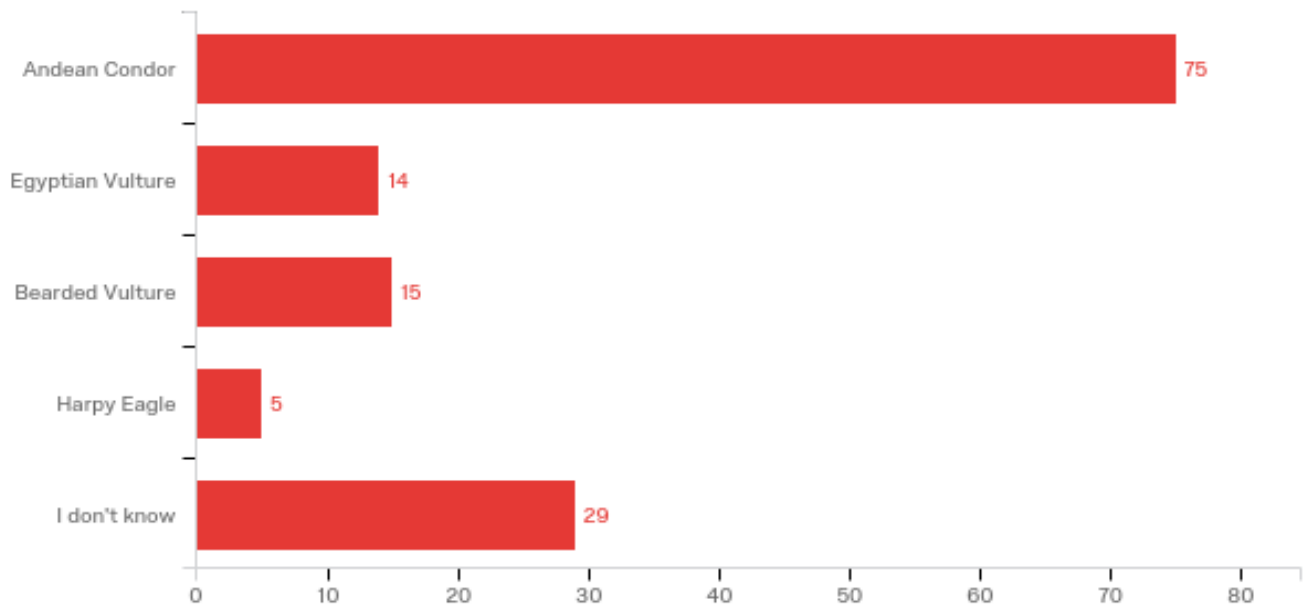

Q16 - What animal is this?

Responses to the Andean Condor Image

Responses to the Andean Condor Image