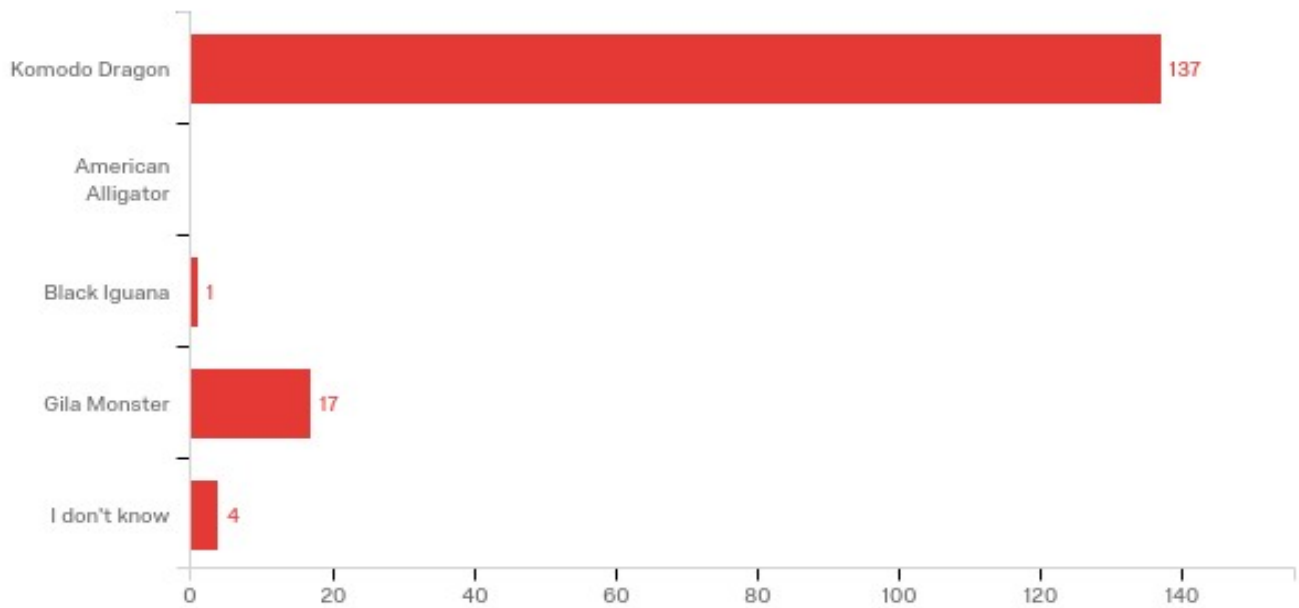

Q19 - What animal is this?

Responses to the Komodo Dragon Image

Responses to the Komodo Dragon Image