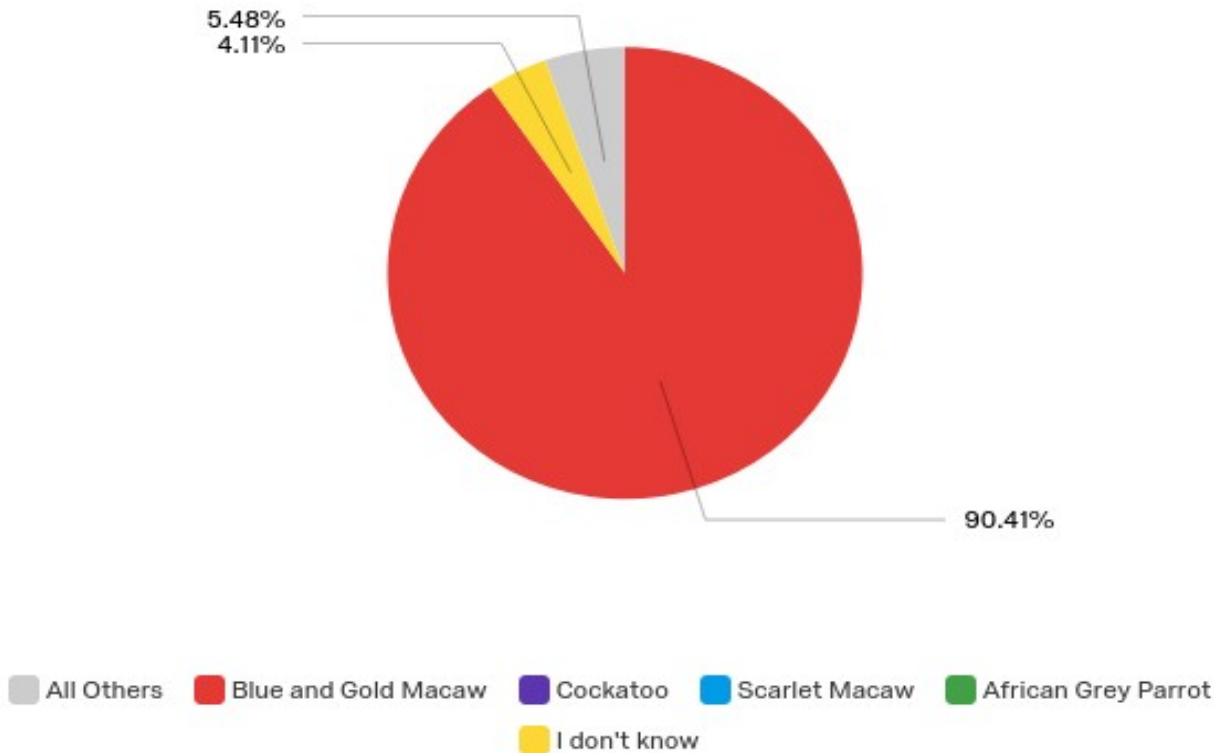

## Responses to the Andean Condor Image

## Responses to the Andean Condor Image

#	Answer	%	Count
1	Andean Condor	54.35%	75
2	Egyptian Vulture	10.14%	14
3	Bearded Vulture	10.87%	15
4	Harpy Eagle	3.62%	5
5	I don't know	21.01%	29
	Total	100%	138

Q17 - What animal is this?

Responses to the Blue and Gold Macaw Image

Responses to the Blue and Gold Macaw Image