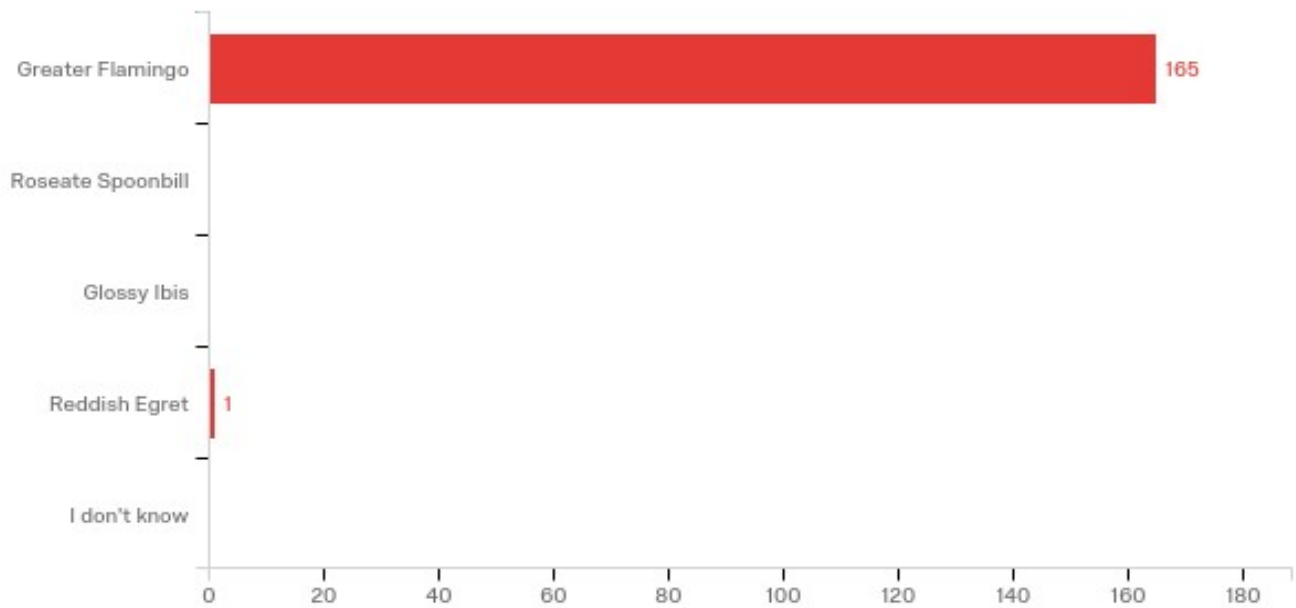

Q13 - What animal is this?

Responses to the Greater Flamingo Image

Responses to the Greater Flamingo Image