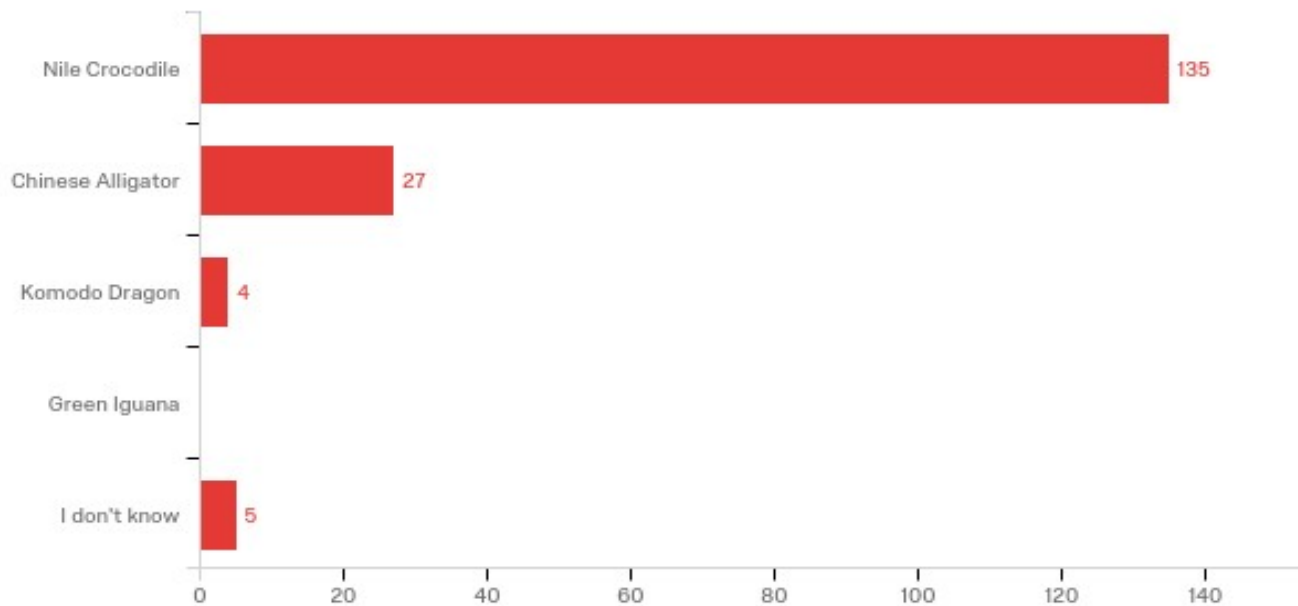

Q21 - What animal is this?

Responses to the Nile Crocodile Image

Responses to the Nile Crocodile Image