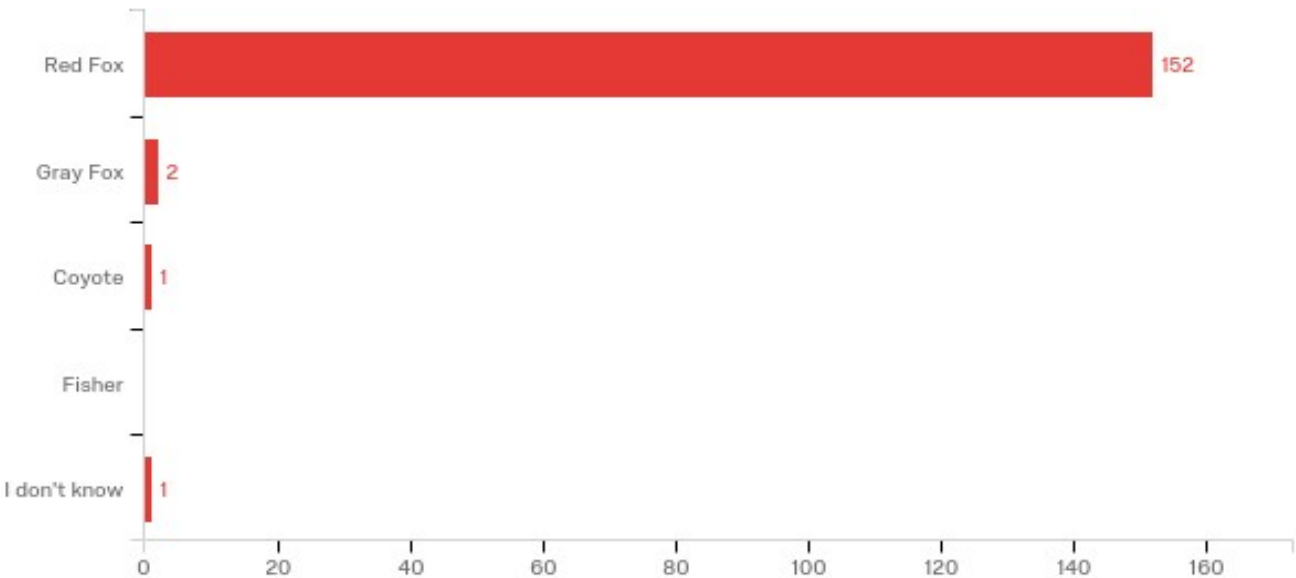

Q36 - What animal is this?

Responses to the Red Fox Image

Responses to the Red Fox Image