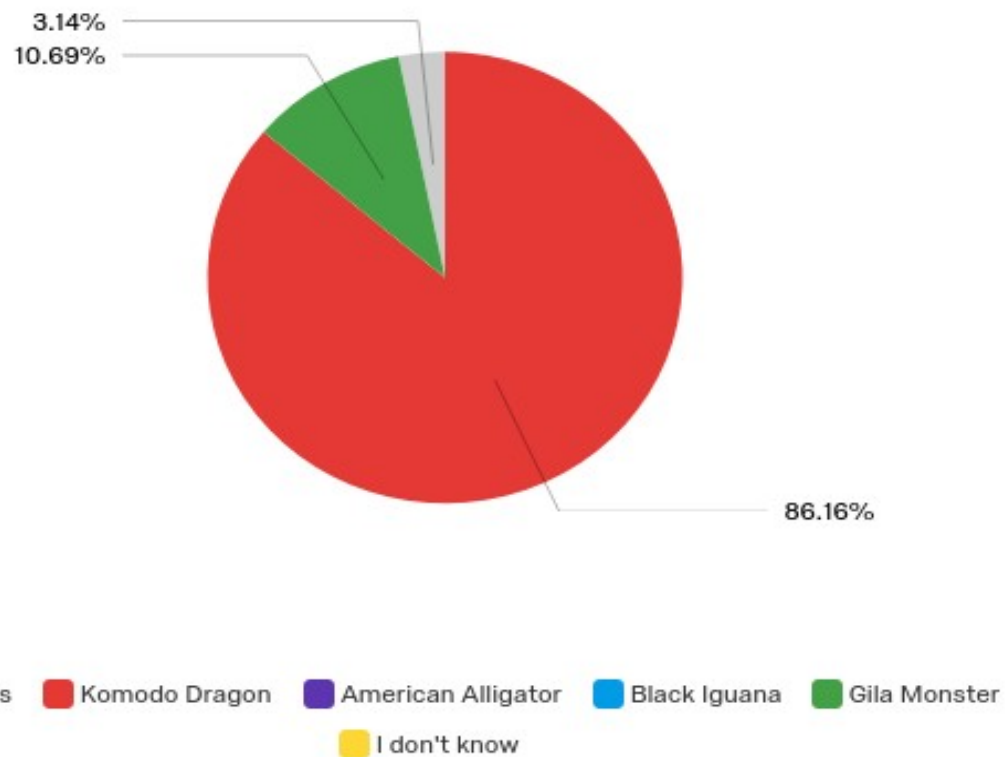

Responses to the Komodo Dragon Image