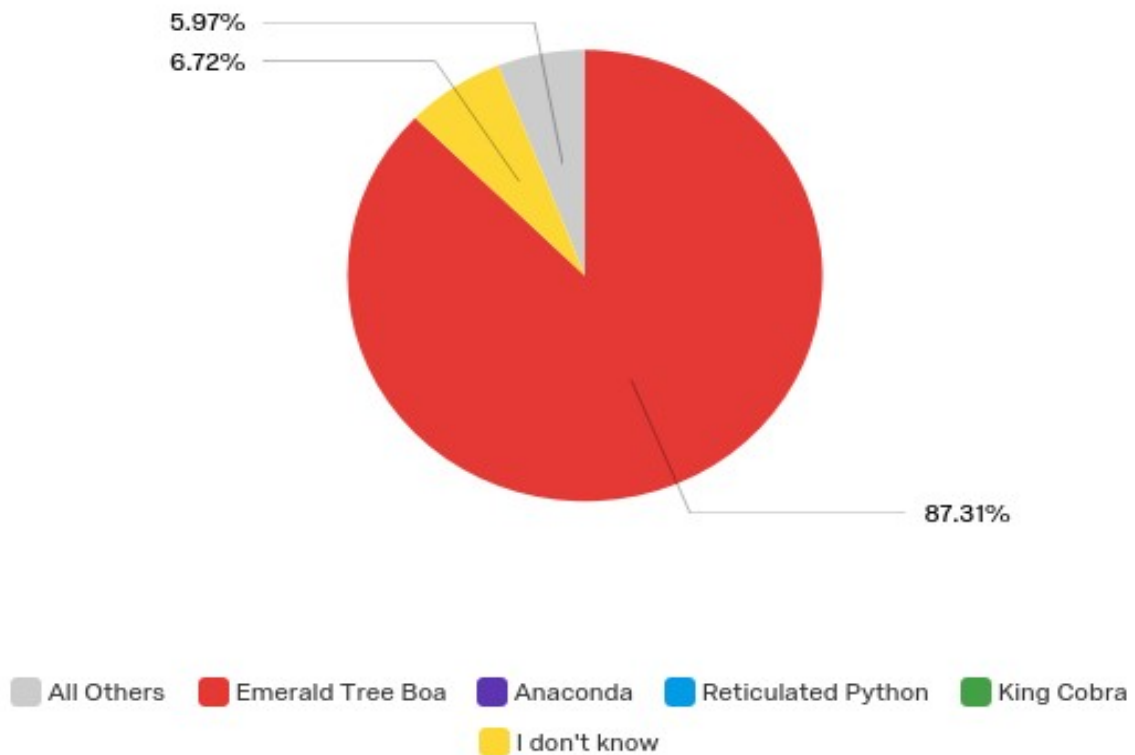

Responses to the Emerald Tree Boa Image