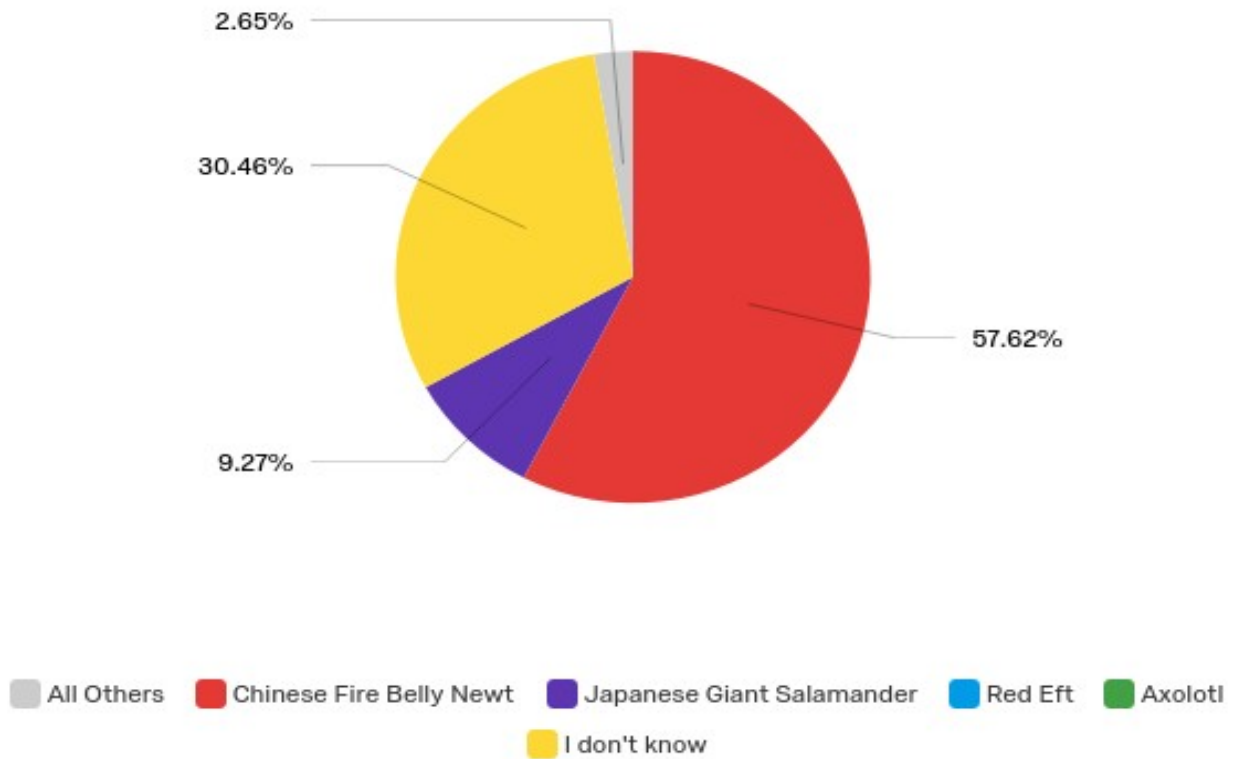

Responses to the Chinese Fire Belly Newt Image