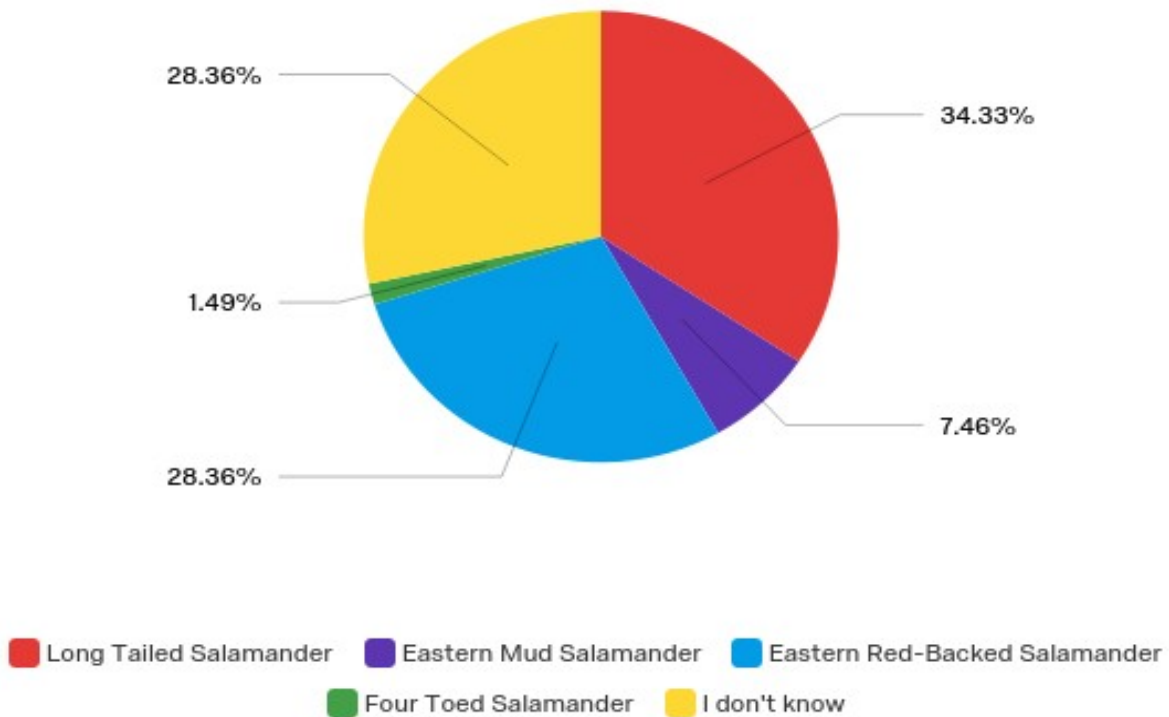

Q51 - What animal is this?

Responses to the Long Tailed Salamander Image

Responses to the Long Tailed Salamander Image