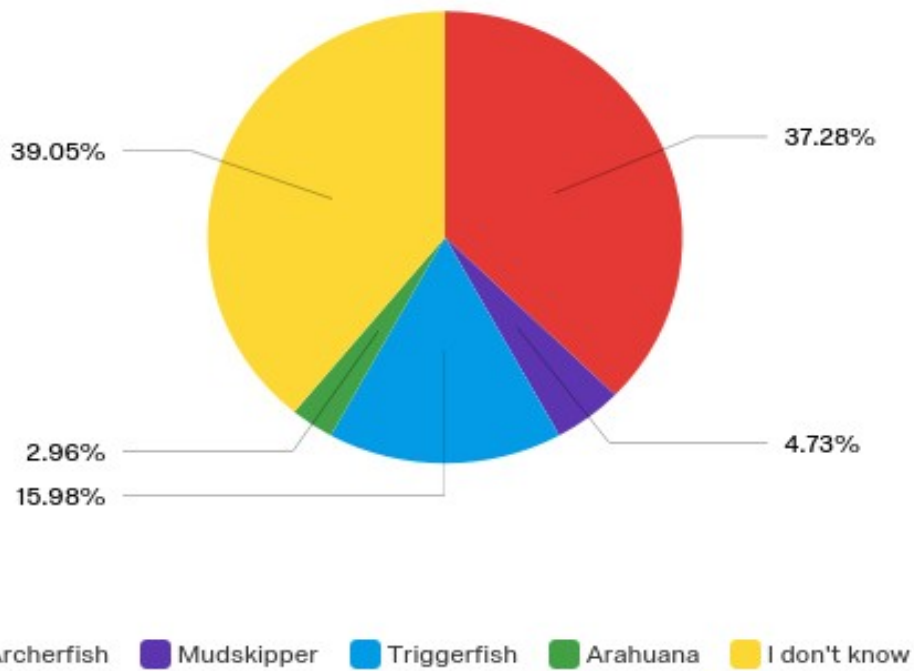

Responses to the Archerfish Image