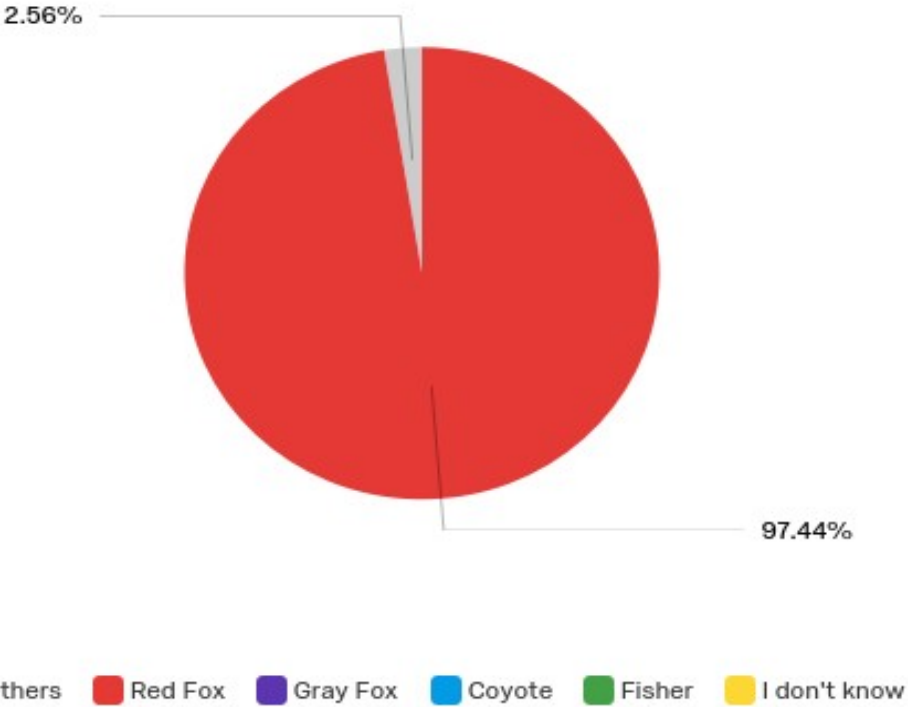

## Responses to the Opossum Image

#	Answer	%	Count
1	Opossum	100.00%	162
2	Raccoon	0.00%	0
3	Groundhog	0.00%	0
4	Porcupine	0.00%	0
5	I don't know	0.00%	0
	Total	100%	162

### Q35 - What animal is this?

Responses to the Eastern Chipmunk Image

Responses to the Eastern Chipmunk Image

Responses to the Eastern Chipmunk Image

#	Answer	%	Count
1	Eastern Chipmunk	93.55%	116
2	Gray Squirrel	4.03%	5
3	Flying Squirrel	2.42%	3
4	Jumping Mouse	0.00%	0
5	I don't know	0.00%	0
	Total	100%	124

Q36 - What animal is this?

Responses to the Red Fox Image

Responses to the Red Fox Image

Responses to the Red Fox Image

#	Answer	%	Count
1	Red Fox	97.44%	152
2	Gray Fox	1.28%	2
3	Coyote	0.64%	1
4	Fisher	0.00%	0
5	I don't know	0.64%	1
	Total	100%	156