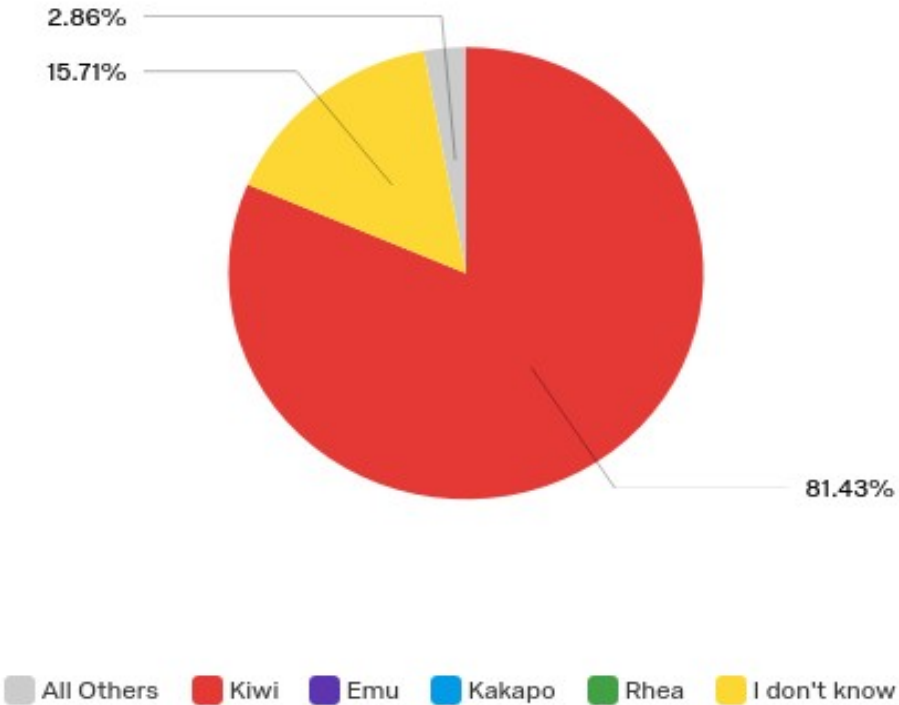

Responses to the Kiwi Image