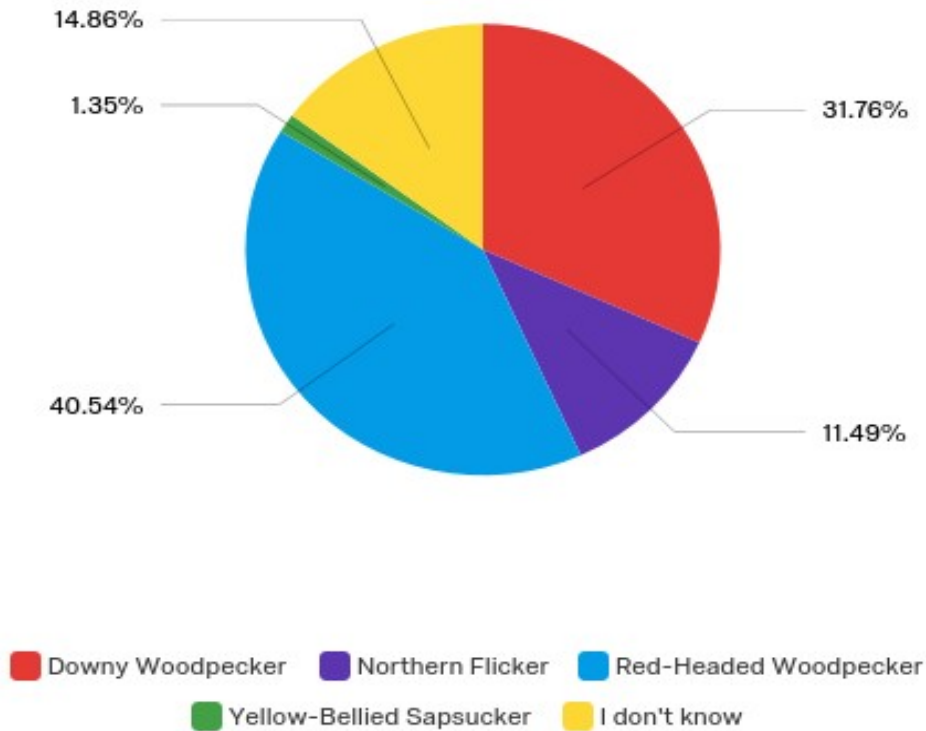

Q40 - What animal is this?

Responses to the Downy Woodpecker Image

Responses to the Downy Woodpecker Image