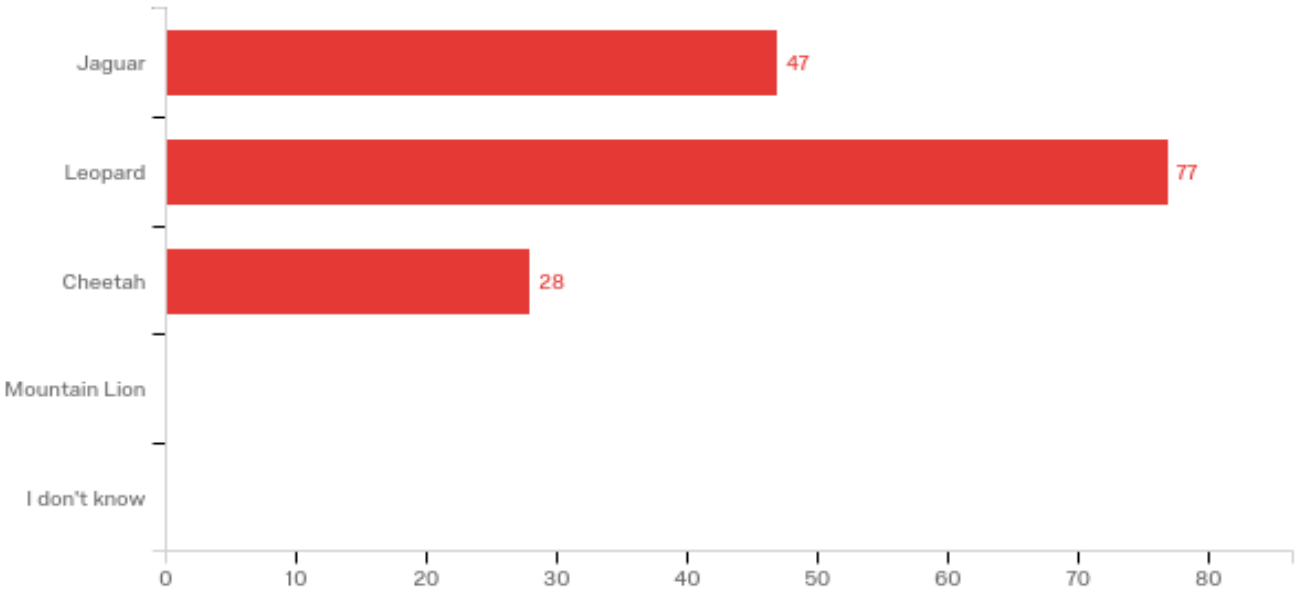

### Q4 - What animal is this?

Responses to the African Elephant Image

Responses to the African Elephant Image

Responses to the African Elephant Image

#	Answer	%	Count
1	African Elephant	80.38%	127
2	Hippopotomus	0.00%	0
3	White Rhinoceros	0.00%	0
4	Asian Elephant	19.62%	31
5	I don't know	0.00%	0
	Total	100%	158

### Q9 - What animal is this?

Responses to the Orangutan Image

Responses to the Orangutan Image

Responses to the Orangutan Image

#	Answer	%	Count
1	Orangutan	96.60%	142
2	Chimpanzee	2.72%	4
3	Gorilla	0.00%	0
4	Bonobo	0.00%	0
5	I don't know	0.68%	1
	Total	100%	147

Q10 - What animal is this?

Responses to the Jaguar Image

Responses to the Jaguar Image

Responses to the Jaguar Image

#	Answer	%	Count
1	Jaguar	30.92%	47
2	Leopard	50.66%	77
3	Cheetah	18.42%	28
4	Mountain Lion	0.00%	0
5	I don't know	0.00%	0
	Total	100%	152