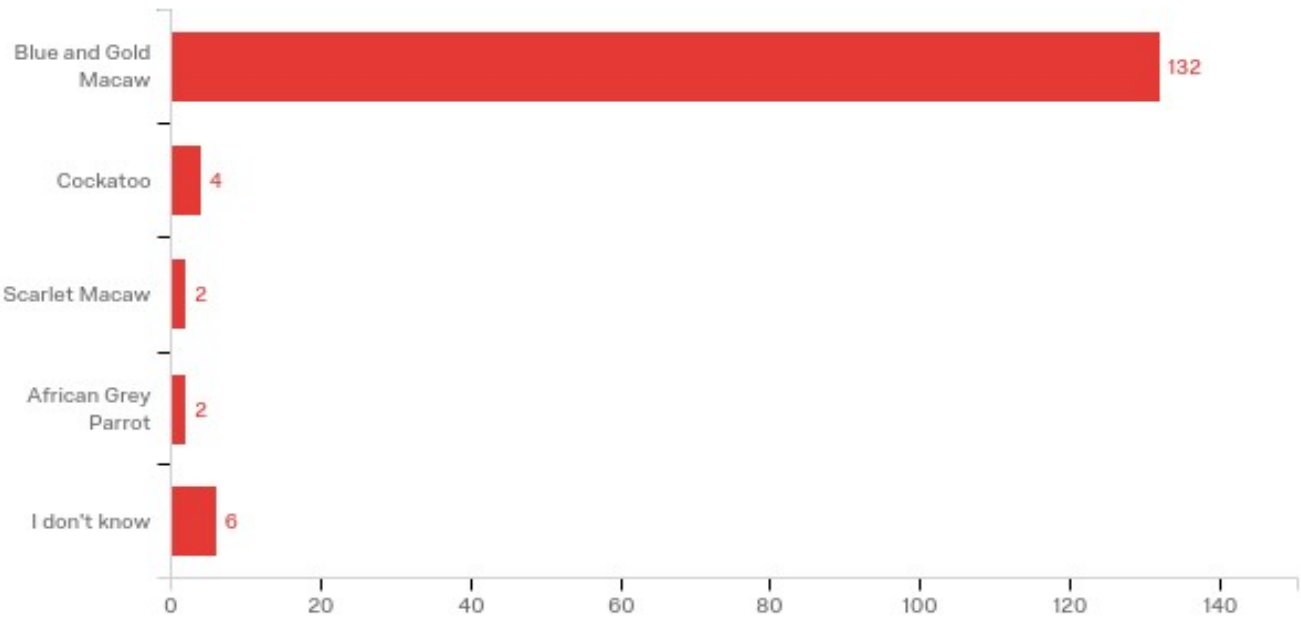

Responses to the Blue and Gold Macaw Image

Q17 - What animal is this?

Responses to the Blue and Gold Macaw Image