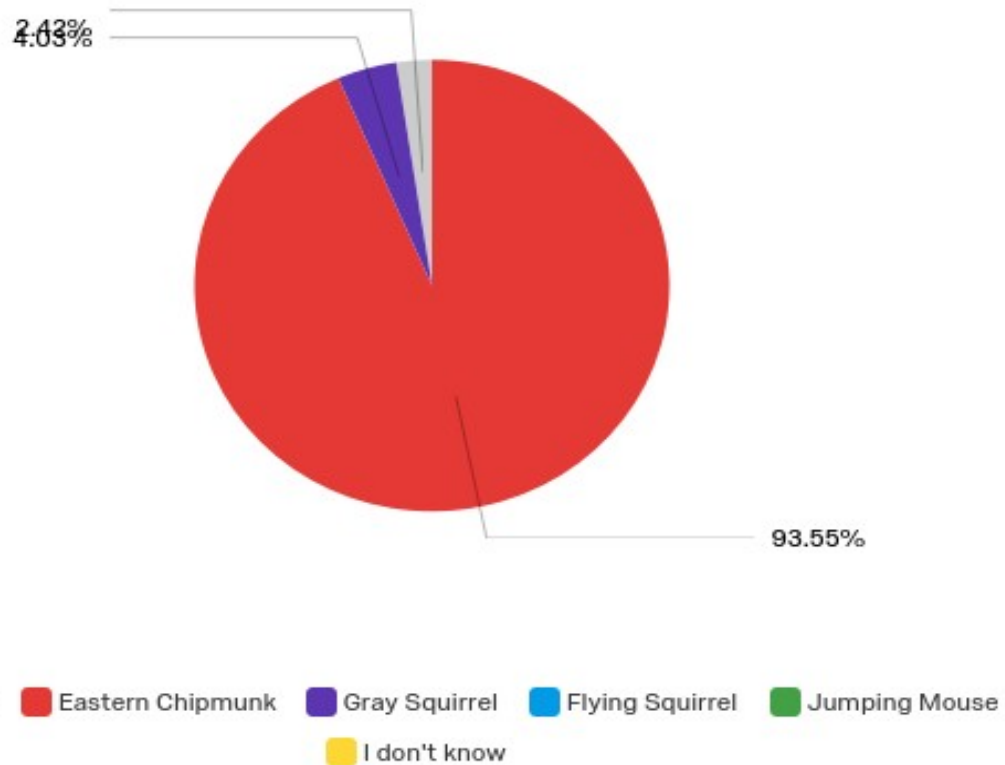

## Responses to the Opossum Image

## Responses to the Opossum Image

#	Answer	%	Count
1	Opossum	100.00%	162
2	Raccoon	0.00%	0
3	Groundhog	0.00%	0
4	Porcupine	0.00%	0
5	I don't know	0.00%	0
	Total	100%	162

### Q35 - What animal is this?

Responses to the Eastern Chipmunk Image

Responses to the Eastern Chipmunk Image

Responses to the Eastern Chipmunk Image

#	Answer	%	Count
1	Eastern Chipmunk	93.55%	116
2	Gray Squirrel	4.03%	5
3	Flying Squirrel	2.42%	3
4	Jumping Mouse	0.00%	0
5	I don't know	0.00%	0
	Total	100%	124