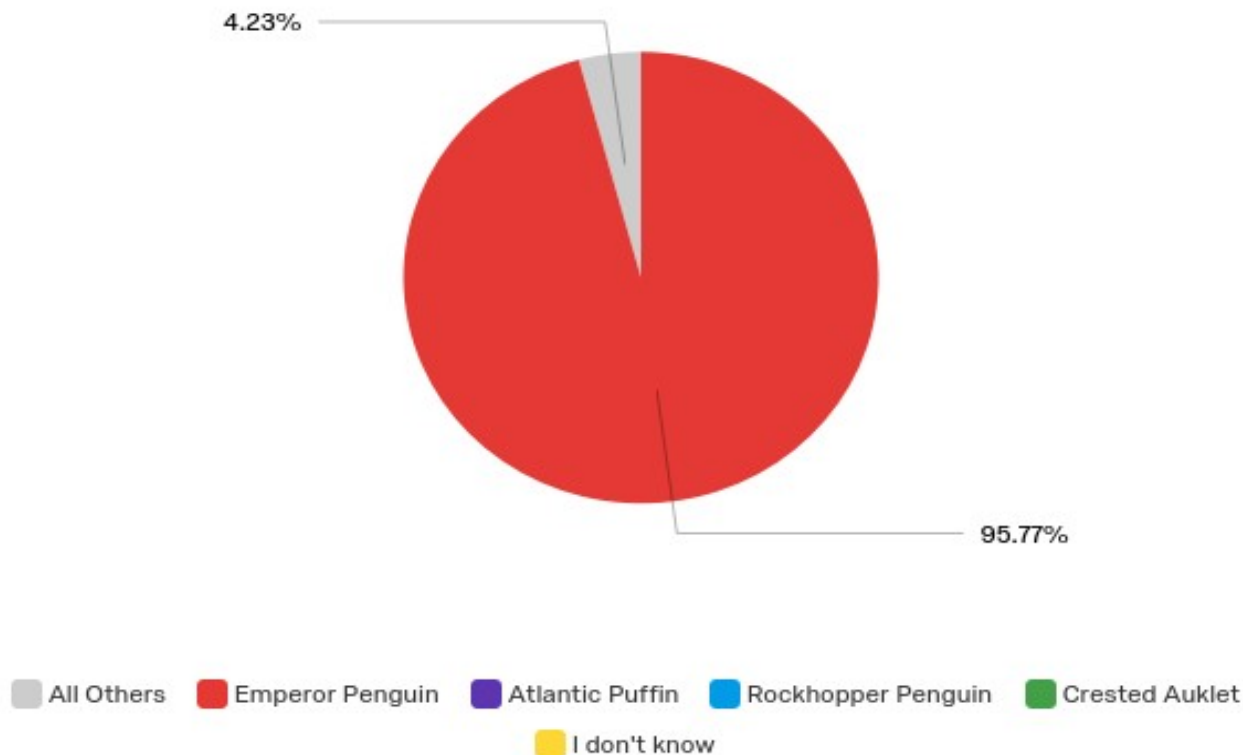

Responses to the Emperor Penguin Image