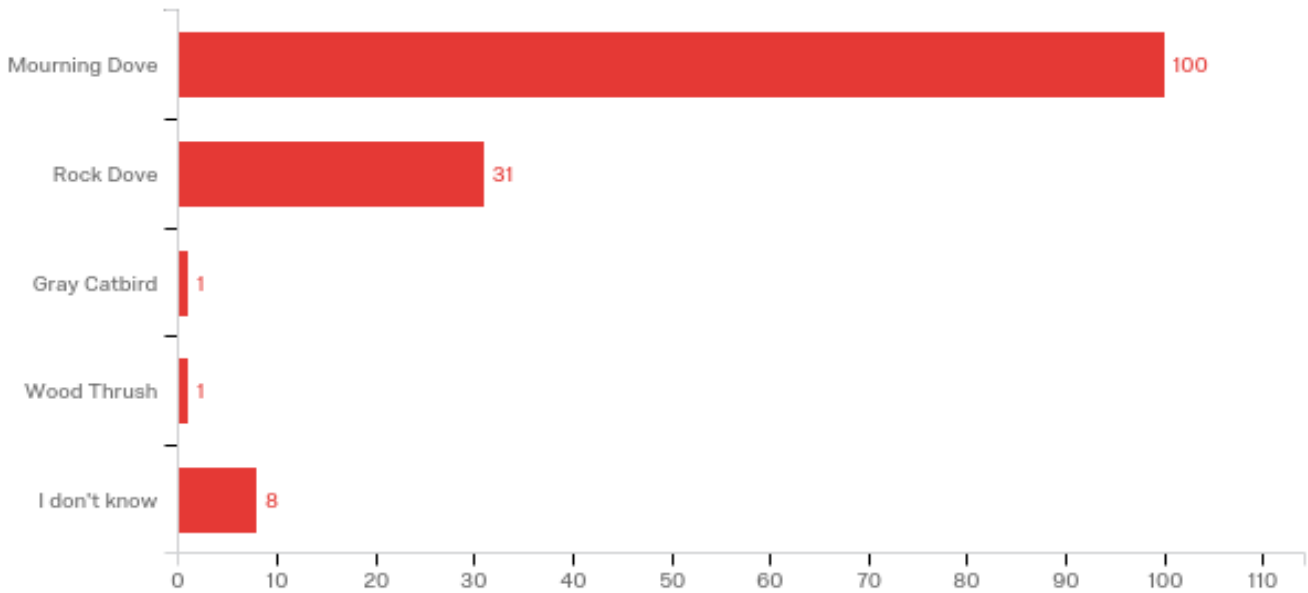

Q42 - What animal is this?

Responses to the Mourning Dove Image

Responses to the Mourning Dove Image