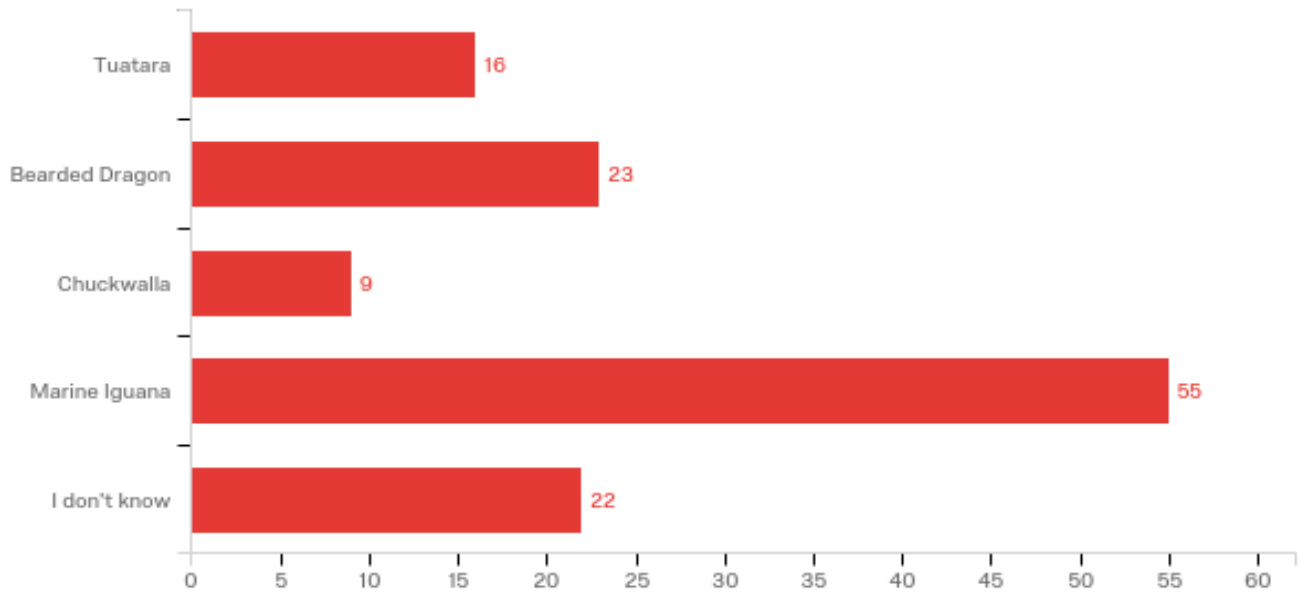

Q18 - What animal is this?

Responses to the Tuatara Image

Responses to the Tuatara Image