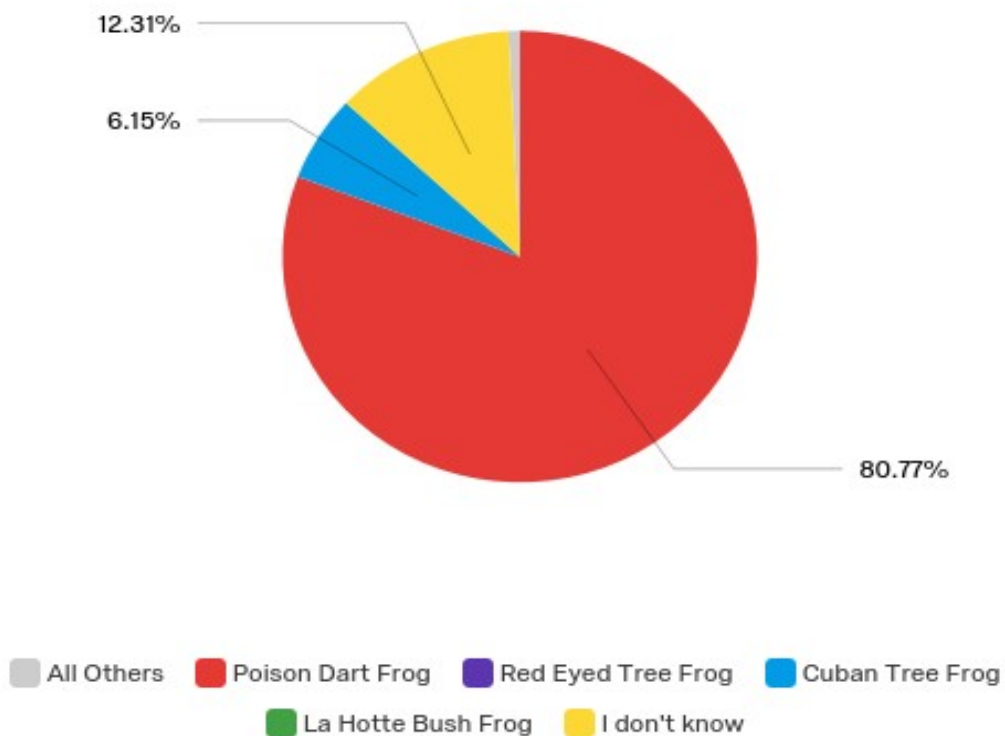

### Responses to the Galapagos Giant Tortoise Image

## Responses to the Galapagos Giant Tortoise Image

#	Answer	%	Count
1	Galapagos Giant Tortoise	86.71%	124
2	African Spurred Tortoise	4.90%	7
3	Alligator Snapping Turtle	2.10%	3
4	Leopard Tortoise	0.70%	1
5	I don't know	5.59%	8
	Total	100%	143

### Q23 - What animal is this?

Responses to the Poison Dart Frog Image

Responses to the Poison Dart Frog Image

Responses to the Poison Dart Frog Image

#	Answer	%	Count
1	Poison Dart Frog	80.77%	105
2	Red Eyed Tree Frog	0.00%	0
3	Cuban Tree Frog	6.15%	8
4	La Hotte Bush Frog	0.77%	1
5	I don't know	12.31%	16
	Total	100%	130

## Q24 - What animal is this?