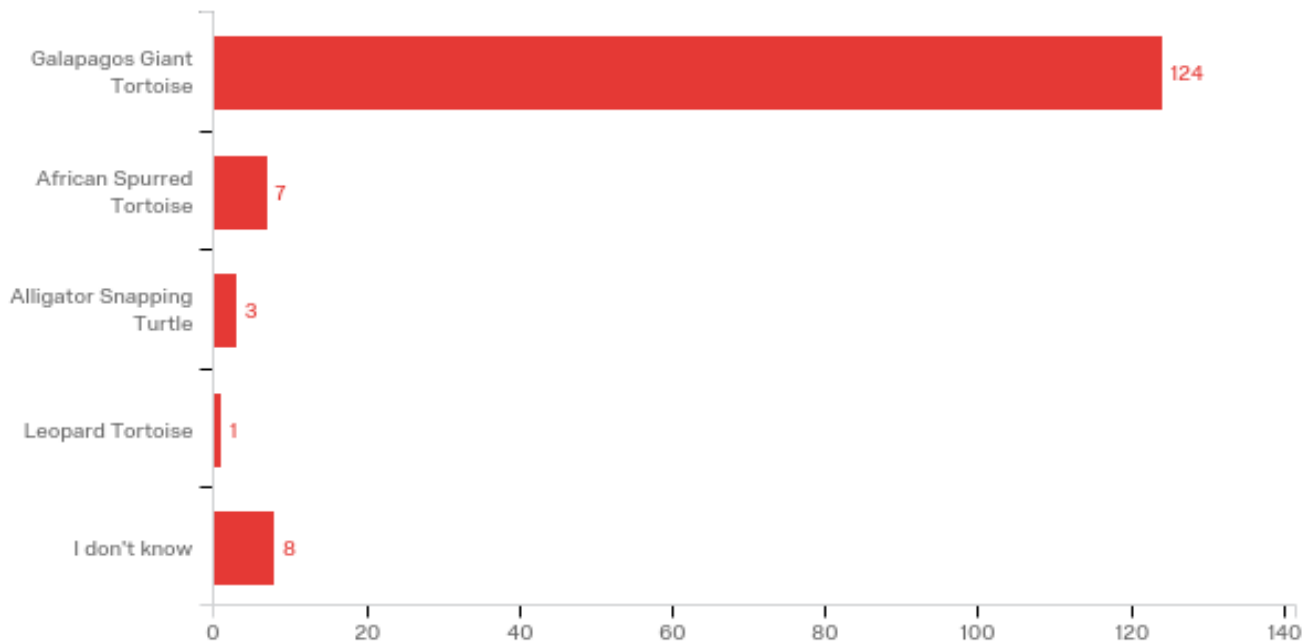

Q22 - What animal is this?

Responses to the Galapagos Giant Tortoise Image