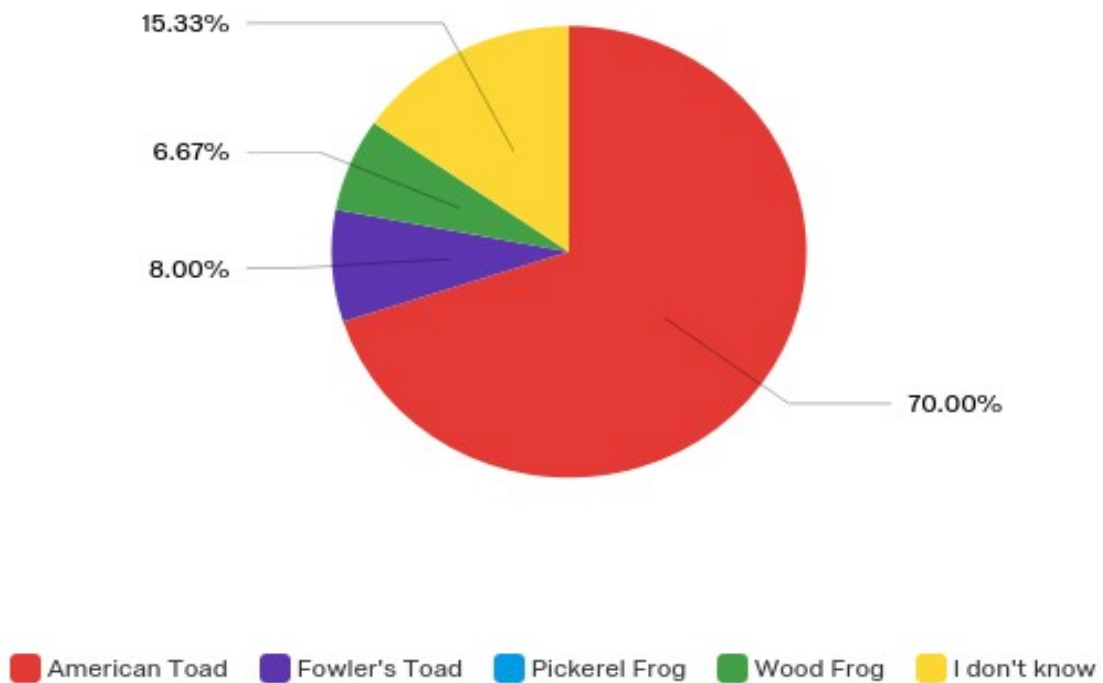

Responses to the American Toad Image