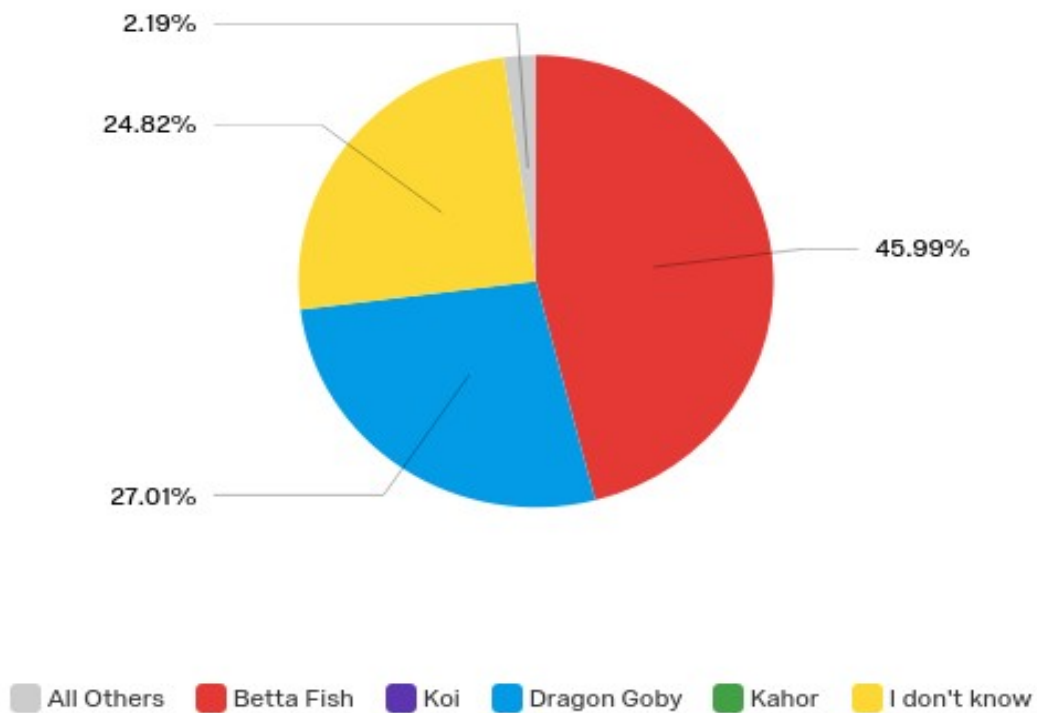

Responses to the Betta Fish Image