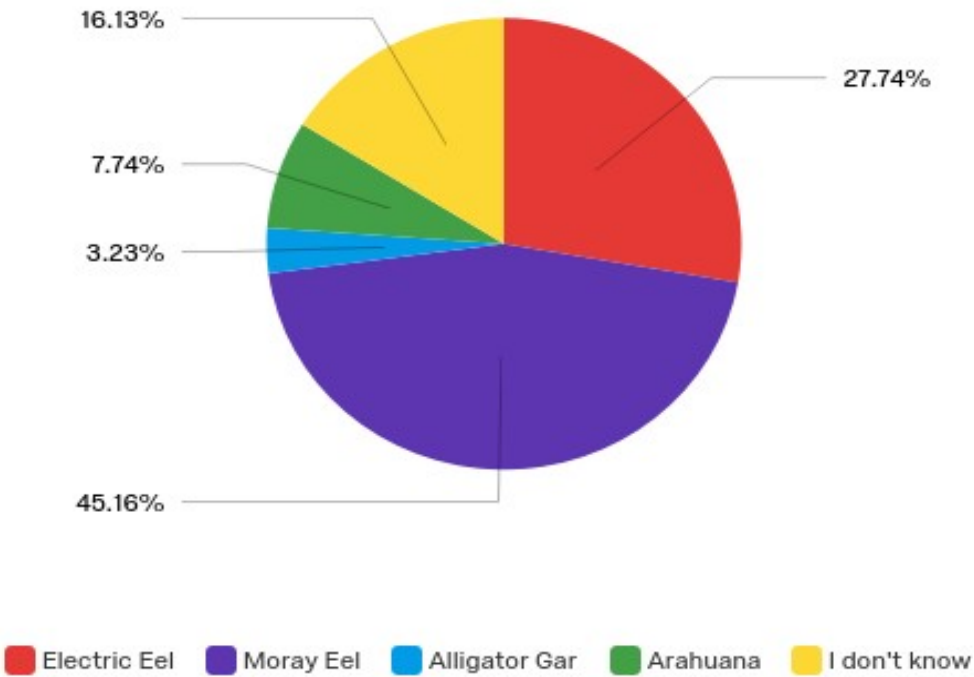

Responses to the Electric Eel Image