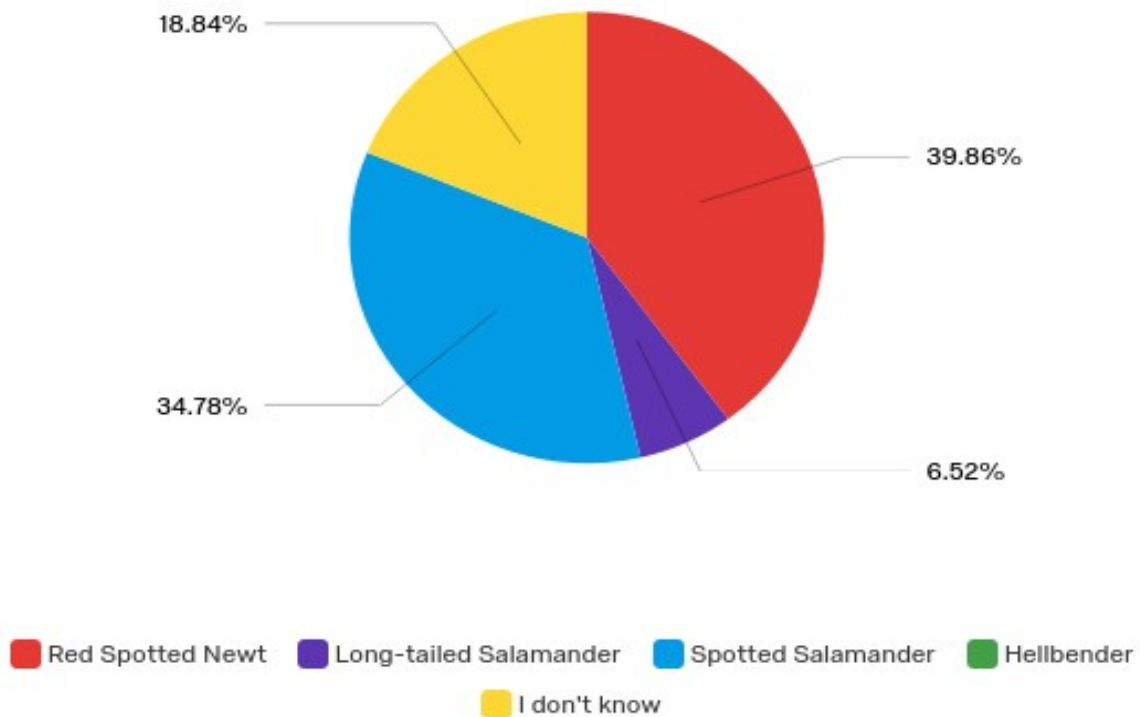

Q49 - What animal is this?