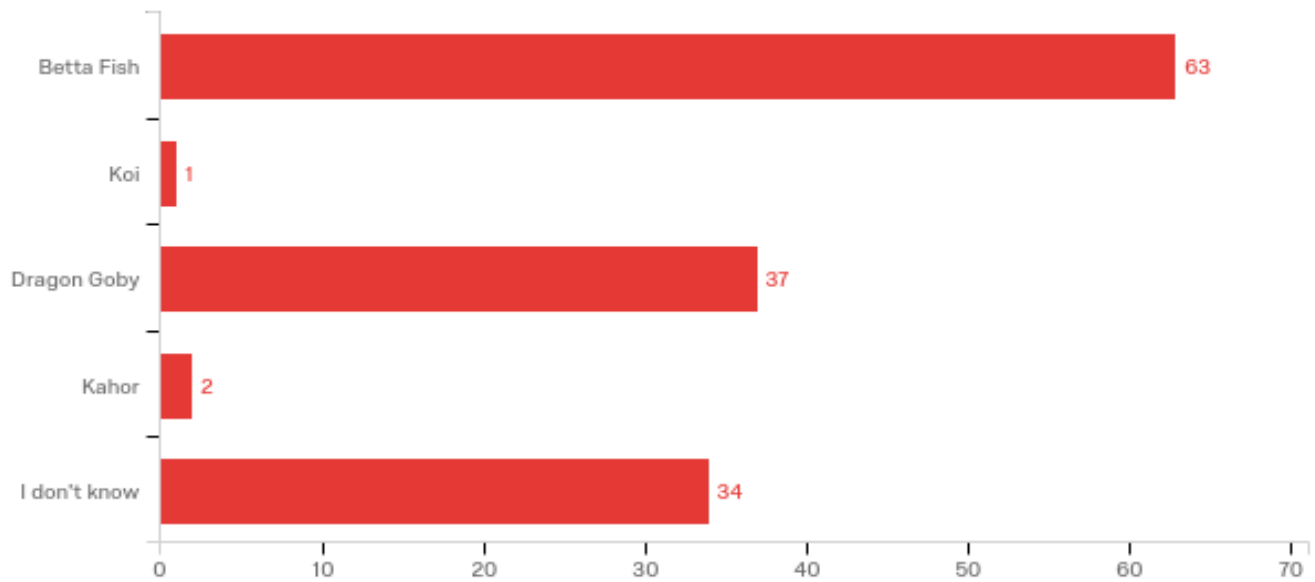

Q29 - What animal is this?

Responses to the Betta Fish Image

Responses to the Betta Fish Image