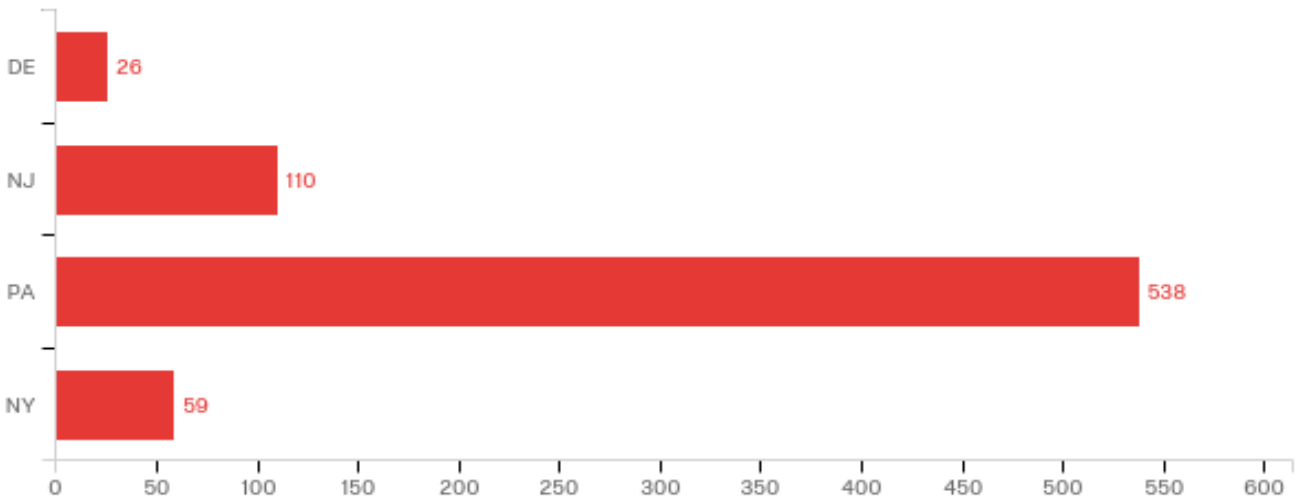

Q2 - What state do you live in?

Number of Participants by State

Percent of Participants by State