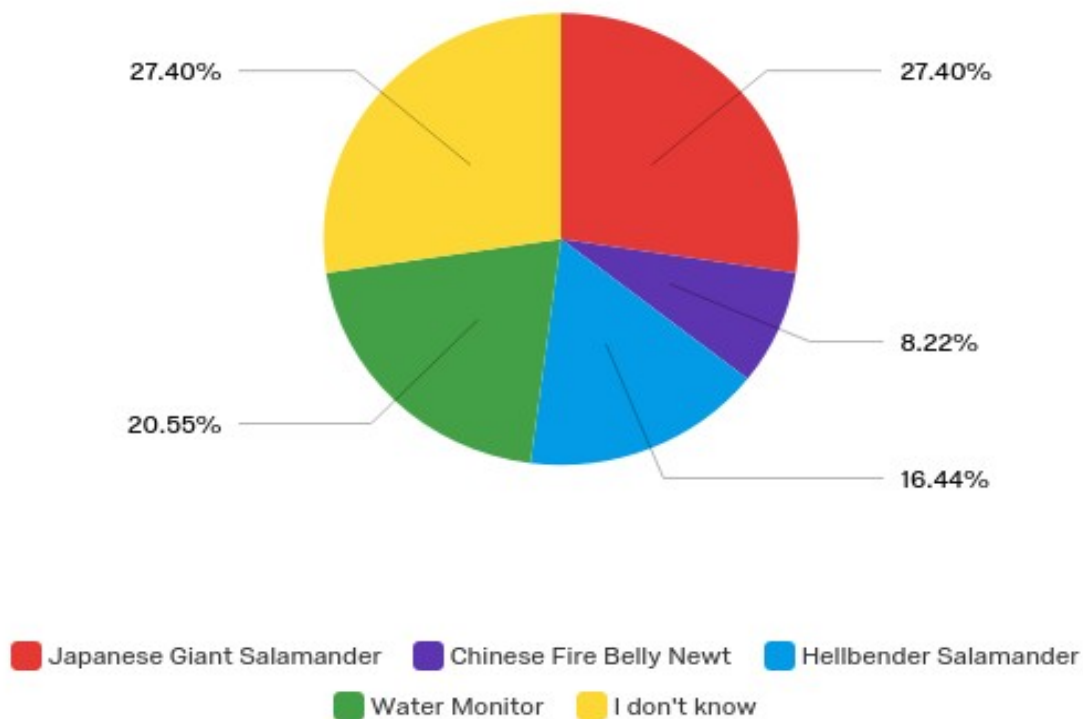

Q24 - What animal is this?

Responses to the Japanese Giant Salamander Image

Responses to the Japanese Giant Salamander Image