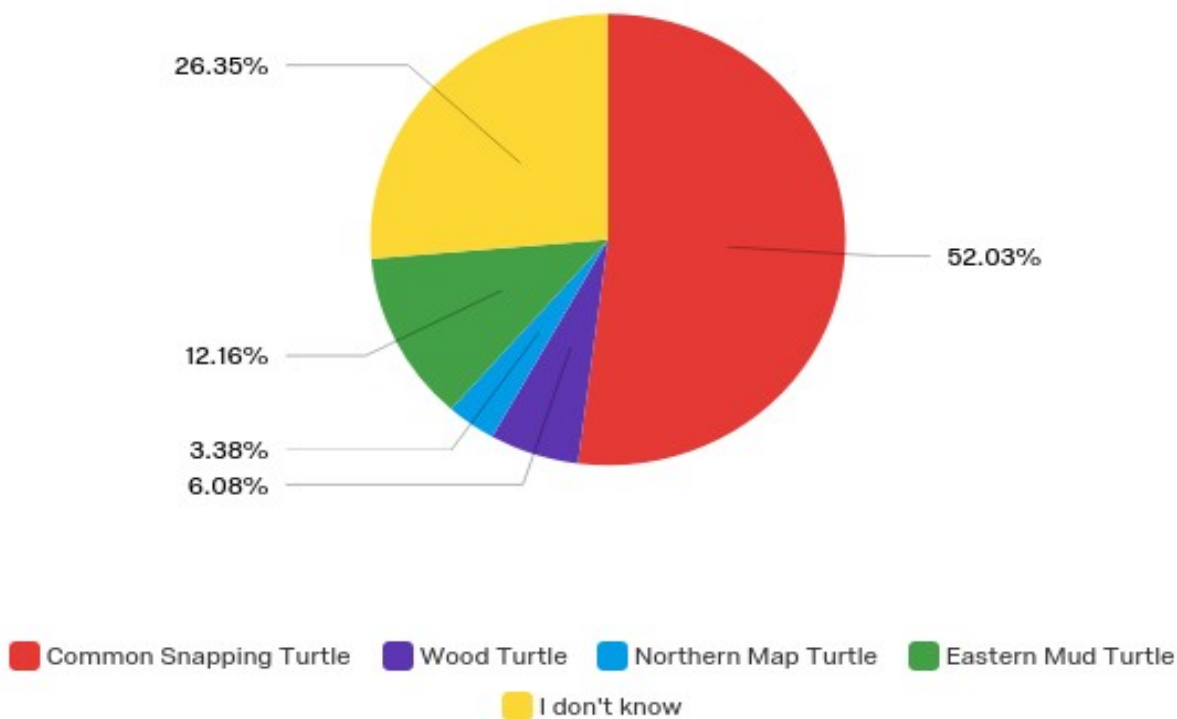

Q44 - What animal is this?

Responses to the Common Snapping Turtle Image

Responses to the Common Snapping Turtle Image