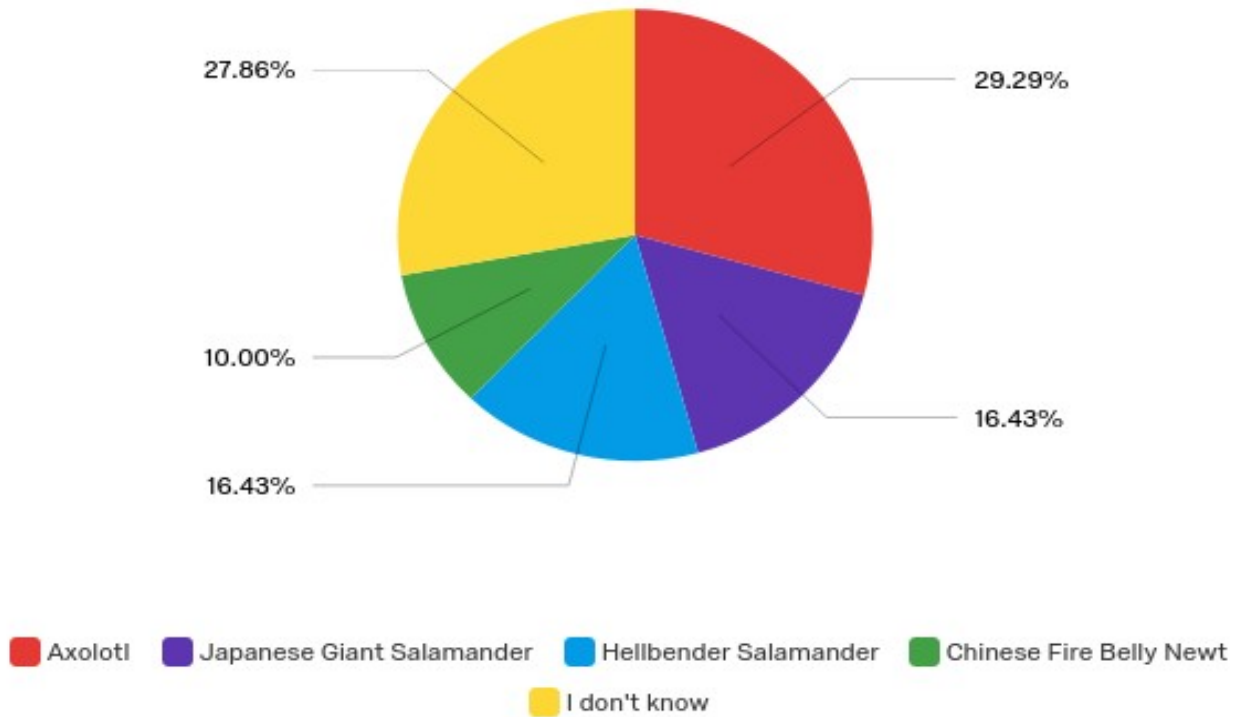

Q27 - What animal is this?

Responses to the Axolotl Image

Responses to the Axolotl Image