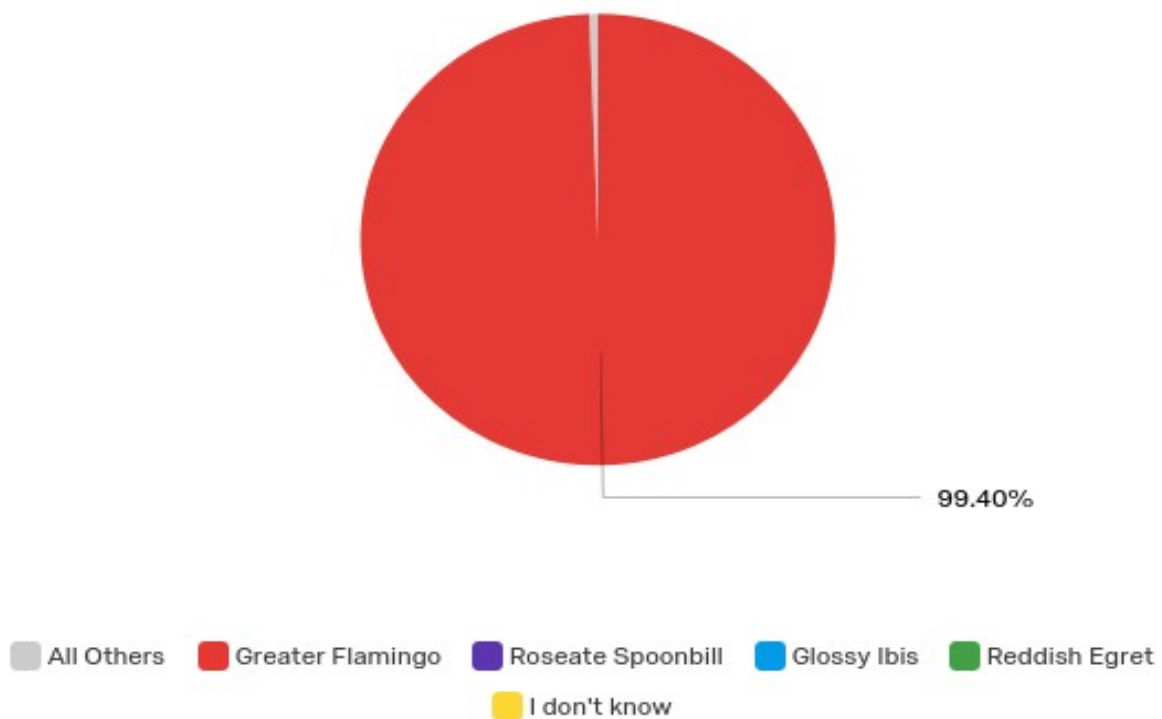

Responses to the Greater Flamingo Image