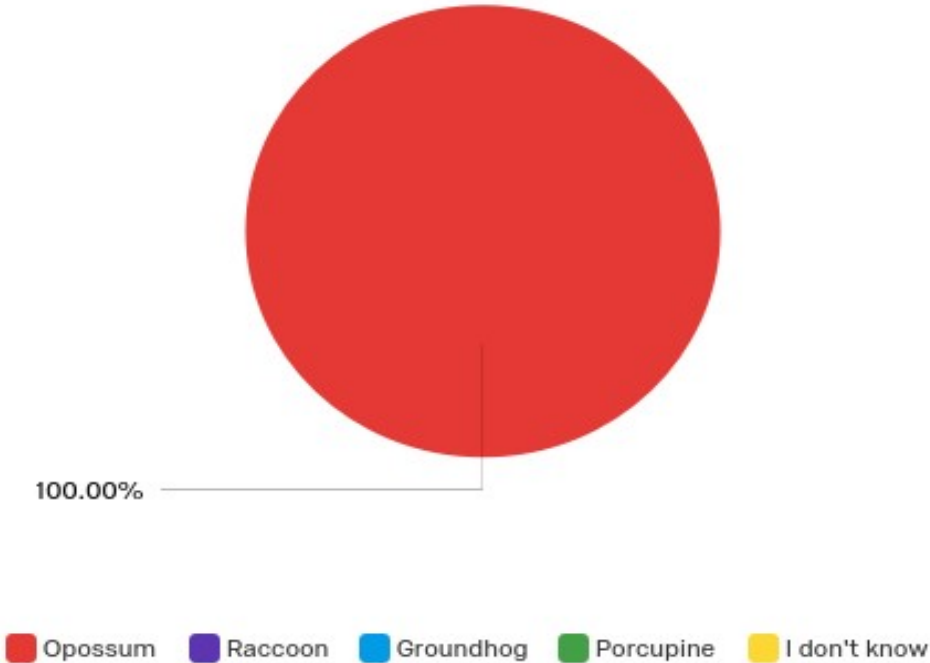

Responses to the Opossum Image