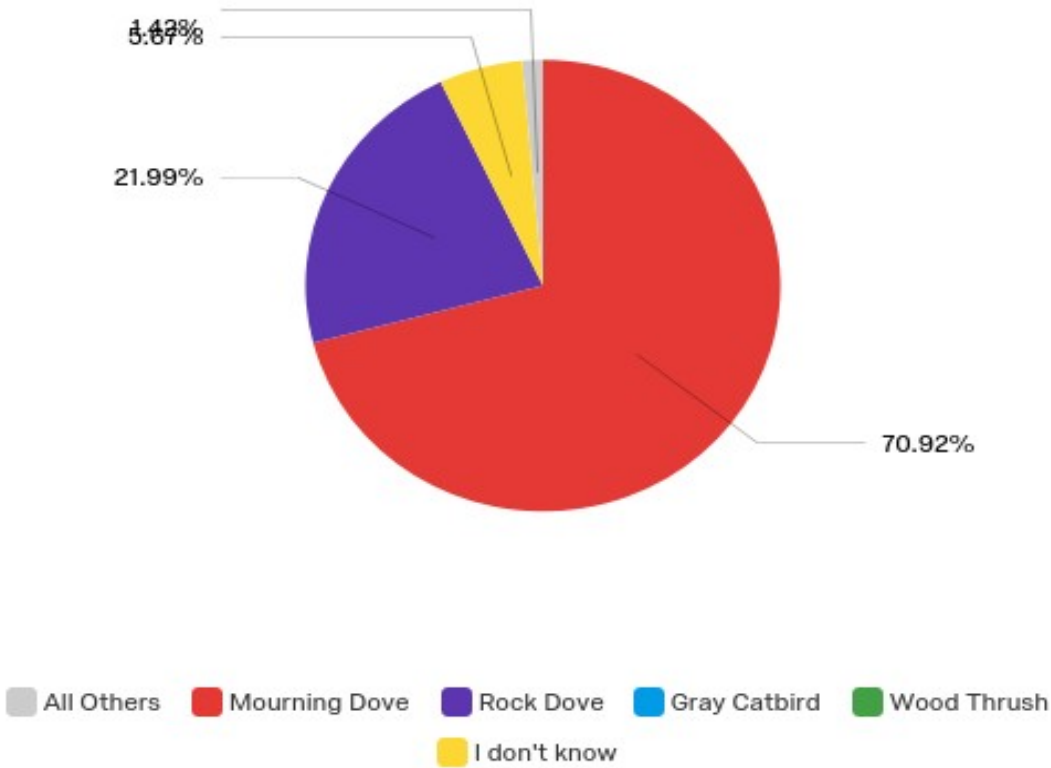

Responses to the Mourning Dove Image